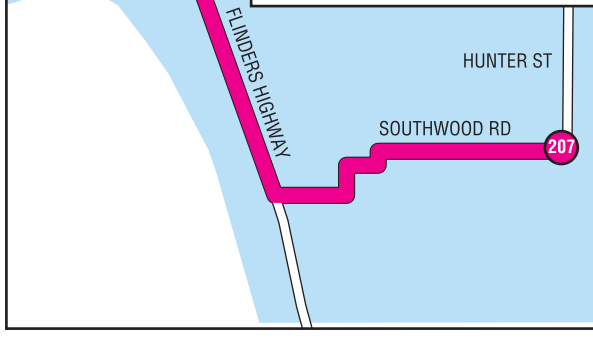

**Saturday Route 208 Willows to City Mall via University/Hospital**

major stops	am			pm			
Willows Shopping Centre	8.00	9.30	11.00	12.30	2.00	3.30	5.00
Kern Brothers & Burnda St	8.06	9.36	11.06	12.36	2.06	3.36	5.06
Mill Dr & Thuringowa Dr	8.12	9.42	11.12	12.42	2.12	3.42	5.12
Fulham Rd & Palmerston St	8.18	9.48	11.18	12.48	2.18	3.48	5.18
Stockland Shopping Centre	8.23	9.53	11.23	12.53	2.23	3.53	5.23
University (Student Admin)	8.30	10.00	11.30	1.00	2.30	4.00	5.30
University (Medicine)	8.35	10.05	11.35	1.05	2.35	4.05	5.35
Townsville Hospital	8.38	10.08	11.38	1.08	2.38	4.08	5.38
Yolanda Dr & Cypress Dr	8.43	10.13	11.43	1.13	2.43	4.13	5.43
Annandale Shopping Centre	8.48	10.18	11.48	1.18	2.48	4.18	5.48
Oonoonba Rd & Fairfield Waters	8.54	10.24	11.54	1.24	2.54	4.24	5.54
McPherson & Ireland	8.56	10.26	11.56	1.26	2.56	4.26	5.56
Putt St & Tenth Ave	9.04	10.34	12.04	1.34	3.04	4.34	6.04
Allen St & Tully St	9.09	10.39	12.09	1.39	3.09	4.39	6.09
City Mall	9.13	10.43	12.13	1.43	3.13	4.43	6.13

**Saturday Route 210 Willows to Carlyle Gardens**

major stops	am		pm			
Willows Shopping Centre	9.12	10.42	12.12	1.42	3.12	4.42
Carlyle Gardens	9.19	10.49	12.19	1.49	3.19	4.49

**Saturday Route 210 Carlyle Gardens to Willows**

major stops	am		pm			
Carlyle Gardens	9.19	10.49	12.19	1.49	3.19	4.49
Willows Shopping Centre	9.26	10.56	12.26	1.56	3.26	4.56

**Zone calculator**

		Destination zone						
		20	1	2	4	5	6	7
Origin zone	20	*	1	2	3	3	4	4
	1	1	1	2	3	3	4	4
	2	2	2	1	2	2	3	3
	4	3	3	2	1	2	2	2
	5	3	3	2	2	1	3	3
	6	4	4	3	2	3	1	2
	7	4	4	3	2	3	2	1