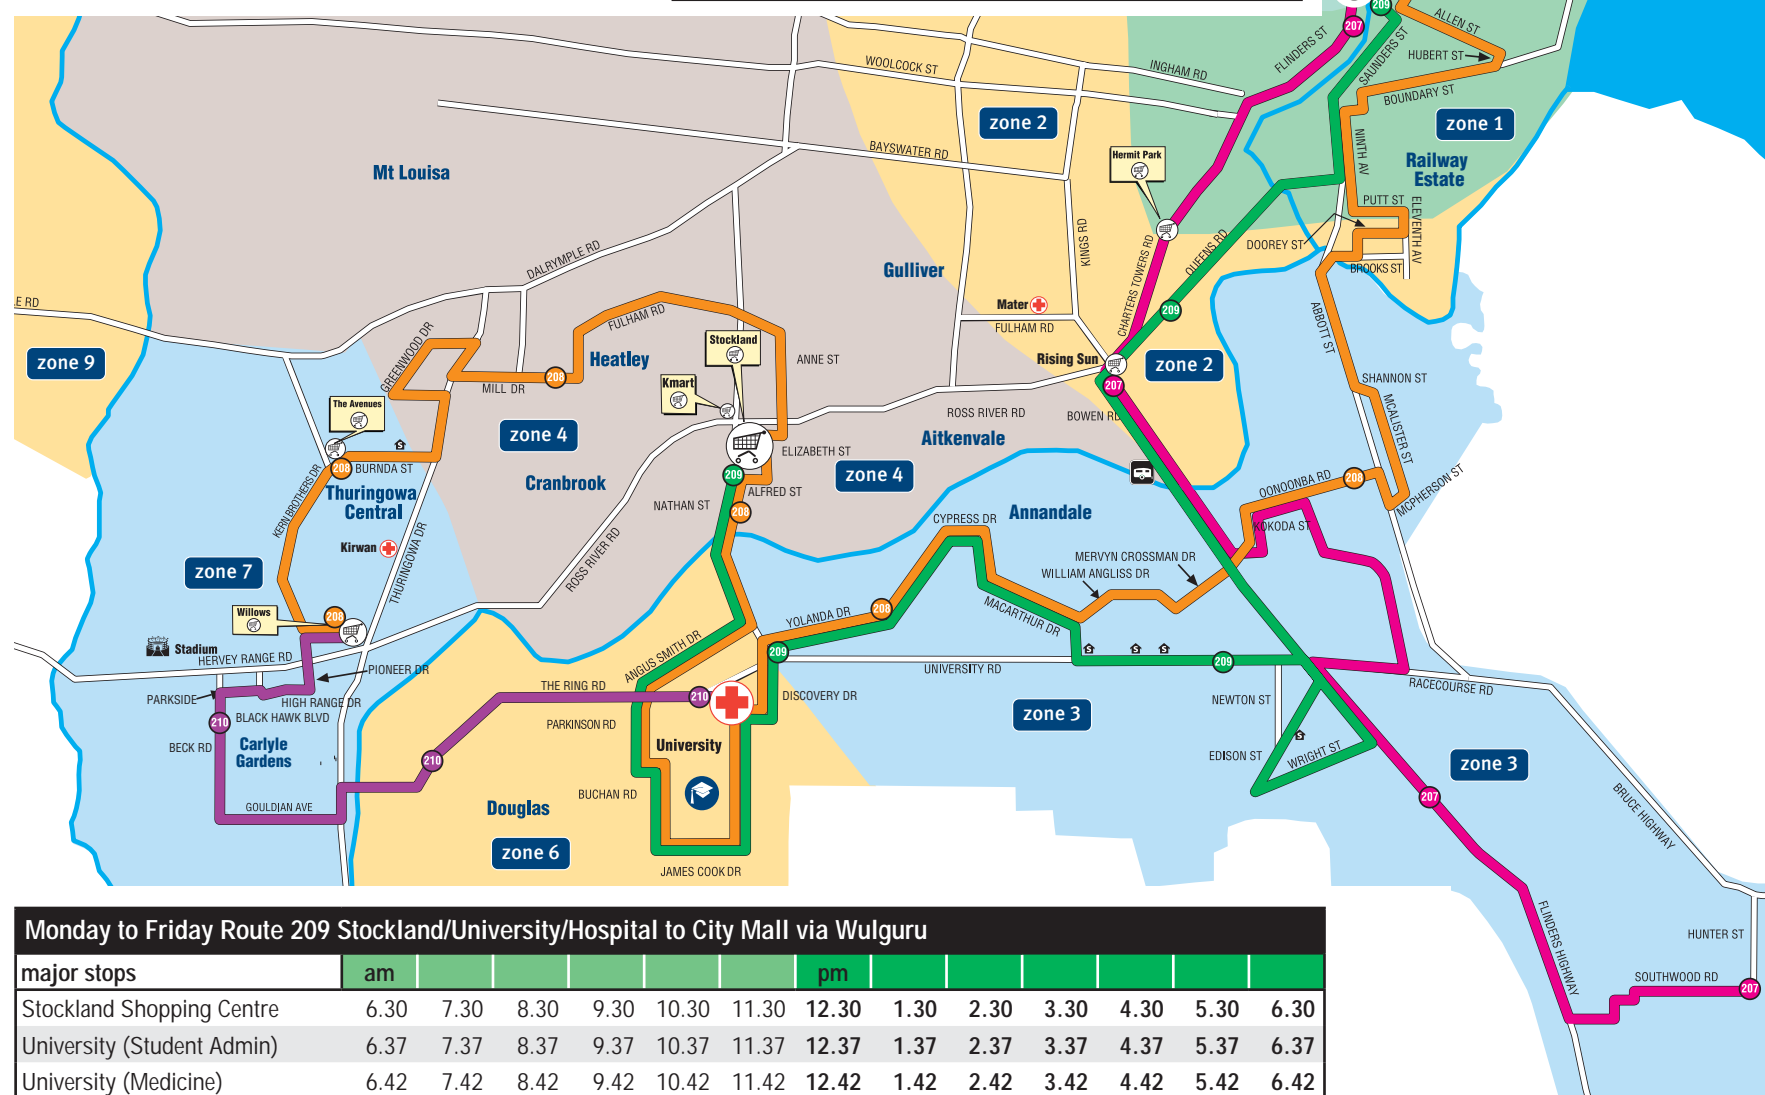

= Connects with Route 200 from Kelso = Continues as Route 202 to University

Route 207 City Mall to Partington via Wulguru				
Monday to Friday				
major stops	am	pm		
City Mall	8.55	12.15	3.15	5.23
Flinders St & Ingham Rd	9.00	12.20	3.20	5.28
Hermit Park Shopping Centre	9.02	12.22	3.22	5.30
Bowen Rd & Benson St	9.07	12.27	3.27	5.35
Fairfield Waters & Lakeland Blvd	9.11	12.31	3.31	5.39
Stuart Dr & Watts St	9.16	12.36	3.36	5.44
Stuart Dr & Diamantina St	9.19	12.39	3.39	5.47
Stuart Dr & Roe St	9.21	12.41	3.41	5.49
Southwood Rd & Hunter	9.24	12.44	3.44	5.52

Route 207 City Mall to Partington via Wulguru				
Monday to Friday				
major stops	am	pm		
Southwood Rd & Hunter	9.25	12.45	3.45	5.53
Stuart Dr & Roe St	9.28	12.48	3.48	5.56
Stuart Dr & Diamantina St	9.30	12.50	3.50	5.58
Stuart Dr & Watts St	9.33	12.53	3.53	6.01
Fairfield Waters & Lakeland Blvd	9.38	12.58	3.58	6.06
Bowen Rd & Benson St	9.42	1.02	4.02	6.10
Hermit Park Shopping Centre	9.47	1.07	4.07	6.15
Flinders St & Ingham Rd	9.50	1.10	4.10	6.18
City Mall	9.55	1.15	4.15	6.23

Monday to Friday Route 209 Stockland/University/Hospital to City Mall via Wulguru													
major stops	am						pm						
Stockland Shopping Centre	6.30	7.30	8.30	9.30	10.30	11.30	12.30	1.30	2.30	3.30	4.30	5.30	6.30
University (Student Admin)	6.37	7.37	8.37	9.37	10.37	11.37	12.37	1.37	2.37	3.37	4.37	5.37	6.37
University (Medicine)	6.42	7.42	8.42	9.42	10.42	11.42	12.42	1.42	2.42	3.42	4.42	5.42	6.42
Townsville Hospital	6.45	7.45	8.45	9.45	10.45	11.45	12.45	1.45	2.45	3.45	4.45	5.45	6.45
Yolanda Dr & Cypress Dr	6.50	7.50	8.50	9.50	10.50	11.50	12.50	1.50	2.50	3.50	4.50	5.50	6.50
Annandale Shopping Centre	6.55	7.55	8.55	9.55	10.55	11.55	12.55	1.55	2.55	3.55	4.55	5.55	6.55
Edison St & Newton St	6.58	7.58	8.58	9.58	10.58	11.58	12.58	1.58	2.58	3.58	4.58	5.58	6.58
Stuart Dr & Watts St	7.05	8.05	9.05	10.05	11.05	12.05	1.05	2.05	3.05	4.05	5.05	6.05	7.05
Bowen Rd & Benson St	7.10	8.10	9.10	10.10	11.10	12.10	1.10	2.10	3.10	4.10	5.10	6.10	7.10
First Ave & Queen Rd	7.17	8.17	9.17	10.17	11.17	12.17	1.17	2.17	3.17	4.17	5.17	6.17	7.17
City Mall	7.26	8.26	9.26	10.26	11.26	12.26	1.26	2.26	3.26	4.26	5.26	6.26	7.26

Monday to Friday Route 210 Townsville Hospital to Willows													
major stops	am						pm						
Townsville Hospital	8.13	9.13	10.13	11.13	12.13	1.13	2.13	3.13	4.13	5.13	6.13		
Gouldian Ave & Lorikeet St	8.22	9.22	10.22	11.22	12.22	1.22	2.22	3.22	4.22	5.22	6.22		
Carlyle Gardens	8.24	9.24	10.24	11.24	12.24	1.24	2.24	3.24	4.24	5.24	6.24		
Willows Shopping Centre	8.31	9.31	10.31	11.31	12.31	1.31	2.31	3.31	4.31	5.31	6.31		

= Connects with Route 200 to Kelso

Key

- Route 207
- Route 208
- Route 209
- Route 210
- Terminus
- University
- Hospital
- Shops
- Information
- Bus stop zone
- School
- Route travelled by bus services