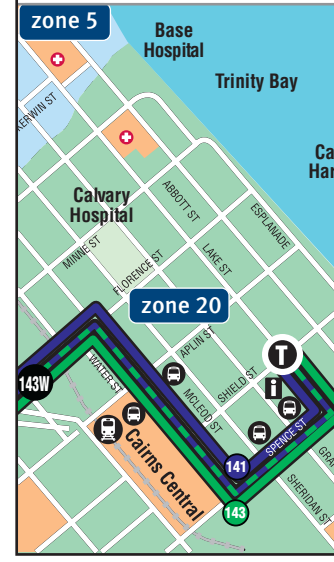

Cairns City Centre Inset