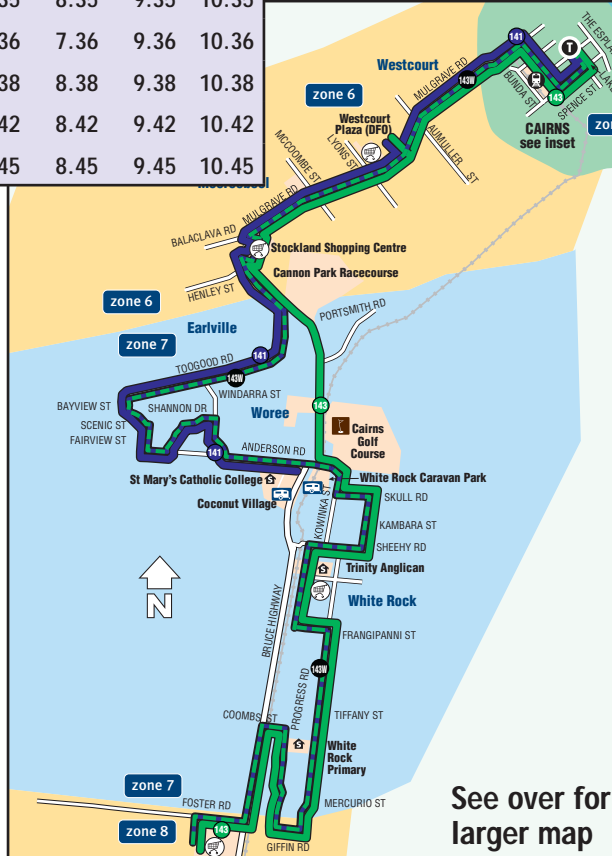

Zone calculator					
		Destination zone			
		6	7	8	20
Origin zone	6	1	2	3	2
	7	2	1	2	3
	8	3	2	1	4
	20	2	3	4	1

Key

- Route 141
- Route 143
- Route 143W
- Caravan park
- Golf course
- Hospital
- School
- Shops
- Terminus
- Train station
- Tickets/Information
- Bus stop