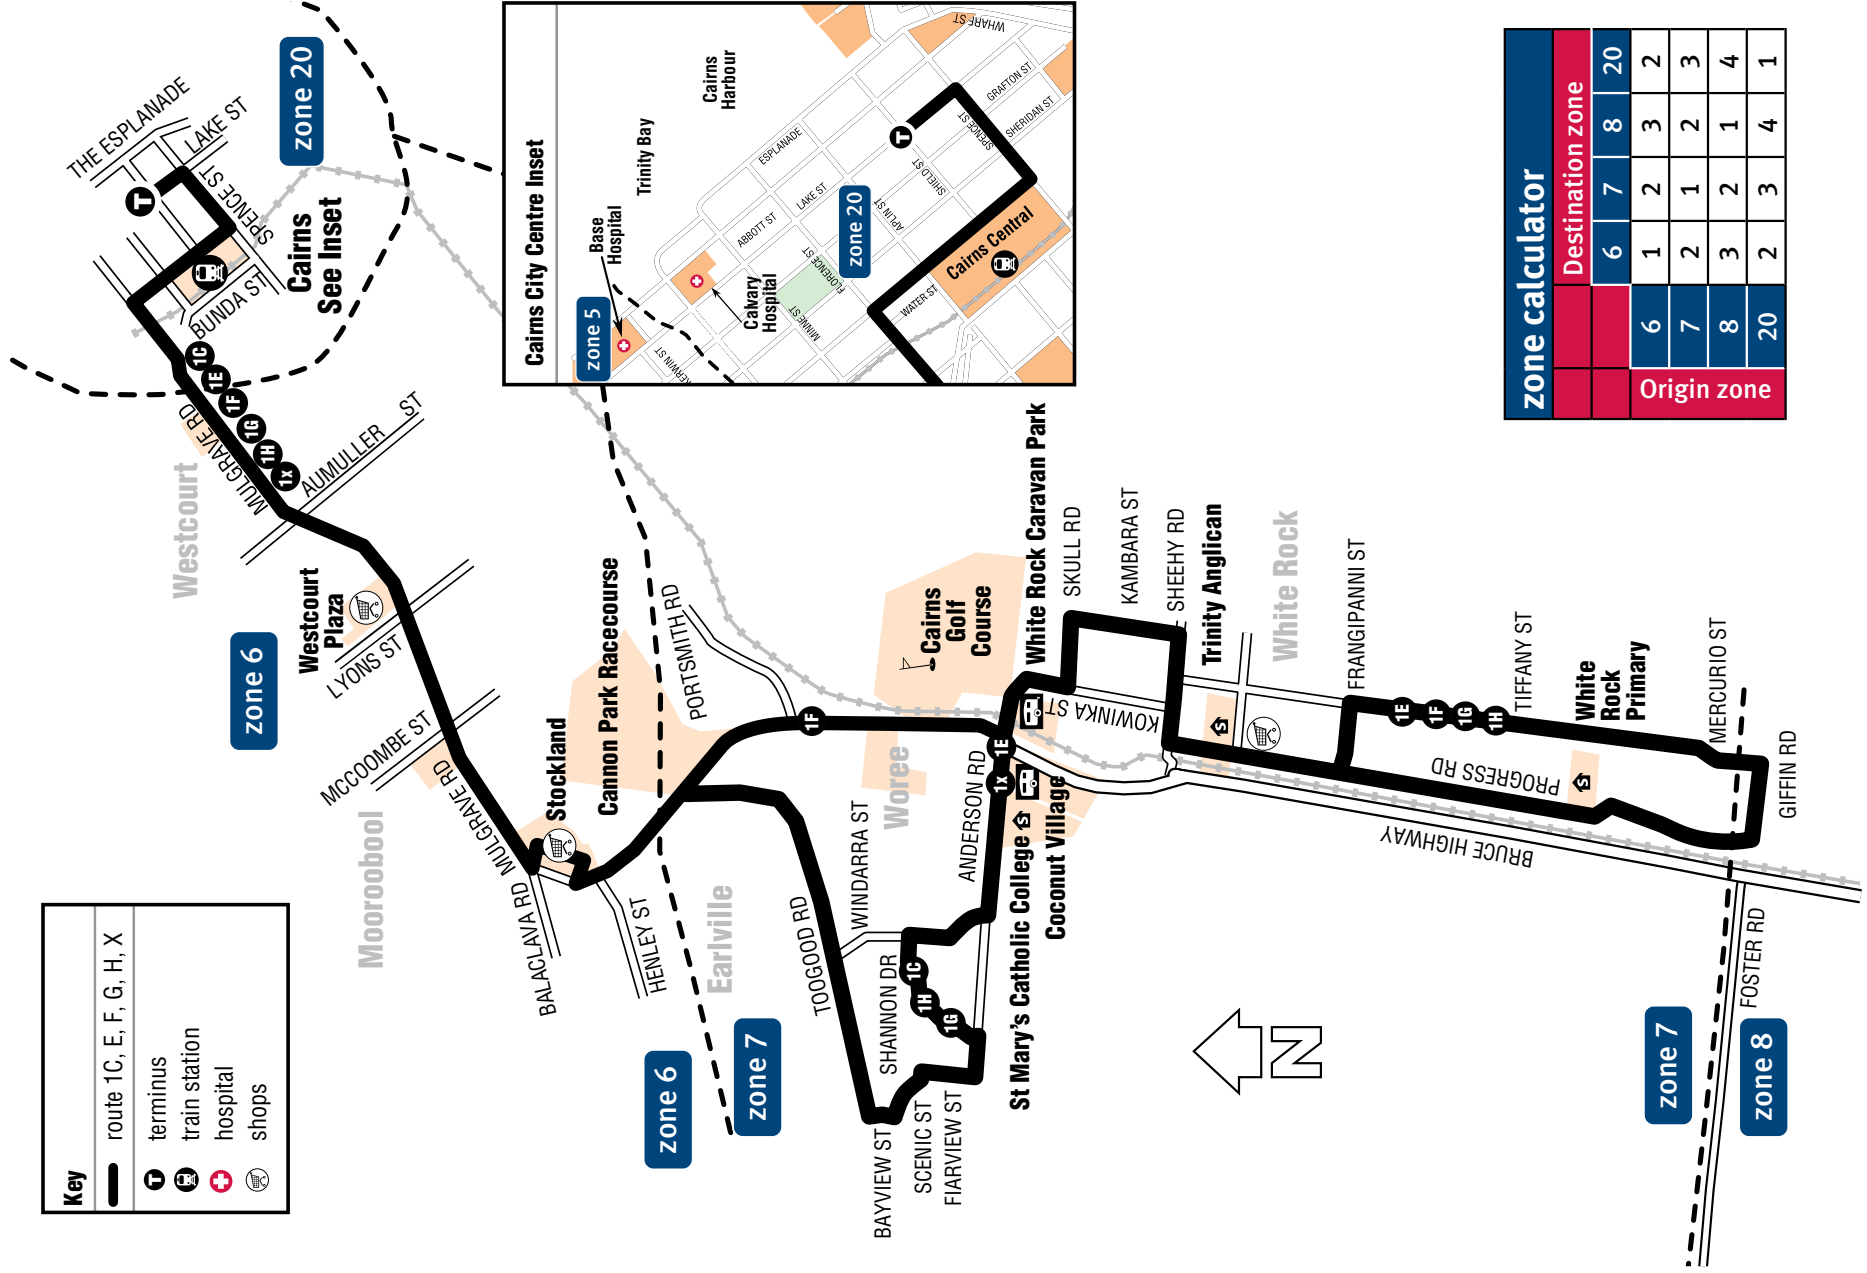

Routes 1C, 1E, 1F, 1G, 1H, 1X - Cairns City to White Rock

Key

- route 1C, E, F, G, H, X
- ⊙ terminus
- ⊙ train station
- ⊕ hospital
- ⊙ shops

zone calculator

		Destination zone			
Origin zone	6	6	7	8	20
	7	6	1	2	3
	8	7	2	1	2
	20	8	3	2	1
		2	3	4	1

major stops		pm																								
route	1X	1F	1X	1F	1X	1F	1X	1F	1X	1F	1X	1F	1X	1F	1X	1F	1X	1F	1X	1F	1G	1H	1G	1H	1G	
Transit Mall	1.07	1.20	1.37	1.50	2.07	2.20	2.37	2.50	3.07	3.20	3.37	3.50	4.07	4.20	4.37	4.50	5.07	5.20	5.37	5.50	6.20	7.12	8.17	9.03	10.00	11.19
Westcourt Plaza	1.19	1.34	1.49	2.04	2.19	2.34	2.49	3.04	3.19	3.34	3.49	4.04	4.19	4.34	4.49	5.04	5.19	5.34	5.49	6.04	6.34	7.19	8.24	9.10	10.07	11.26
Stockland	1.27	1.40	1.57	2.10	2.27	2.40	2.57	3.10	3.27	3.40	3.57	4.10	4.27	4.40	4.57	5.10	5.27	5.40	5.57	6.10	6.40	7.23	8.30	9.14	10.13	11.32
Coconut Village	1.42	-	2.12	-	2.42	-	3.12	-	3.42	-	4.12	-	4.42	-	5.12	-	5.42	-	6.12	-	-	7.33	8.40	9.24	10.23	11.42
White Rock	-	1.52	-	2.22	-	2.52	-	3.22	-	3.52	-	4.22	-	4.52	-	5.22	-	5.52	-	6.22	6.52	7.38	8.47	9.29	10.30	11.47

Sunday																
The Sunday timetable operates on all Public Holidays.																
major stops	am					pm										
route	1H	1G	1H	1G	1H	1G	1H	1G	1H	1G	1H	1G	1H	1G	1H	1G
White Rock	7.50	8.50	9.50	10.50	11.50	12.50	1.50	2.50	3.50	4.50	5.50	6.50	7.50	8.50	9.47	10.47
Coconut Village	7.56	8.56	9.56	10.56	11.56	12.56	1.56	2.56	3.56	4.56	5.54	6.54	7.54	8.54	9.51	10.51
Stockland	8.07	9.07	10.07	11.07	12.07	1.07	2.07	3.07	4.07	5.07	6.05	7.05	8.04	9.04	10.01	11.01
Westcourt Plaza	8.12	9.12	10.12	11.12	12.12	1.12	2.12	3.12	4.12	5.12	6.09	7.09	8.09	9.09	10.06	11.06
Transit Mall	8.30	9.30	10.30	11.30	12.30	1.30	2.30	3.30	4.30	5.30	6.26	7.26	8.18	9.18	10.15	11.15