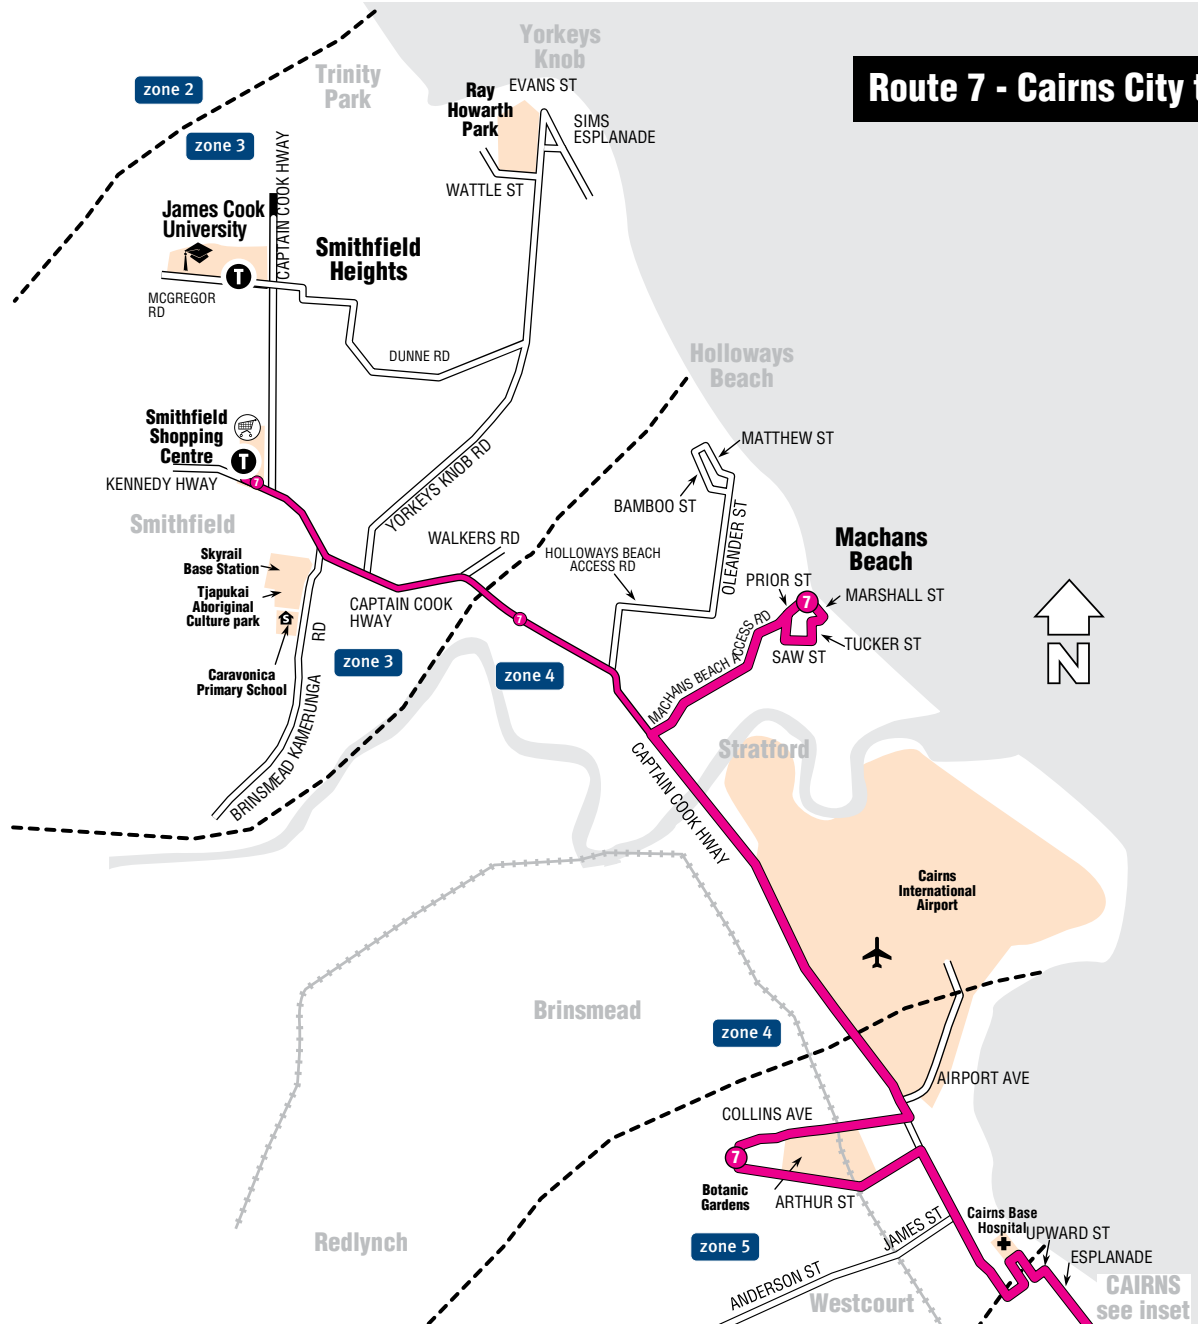

Route 7 - Cairns City to Machans Beach

Key	
	route 7
	terminus
	train station
	hospital
	shops

zone calculator		Destination zone			
		3	4	5	20
Origin zone	3	1	2	3	4
	4	2	1	2	3
	5	3	2	1	2
	20	4	3	2	1

Machans Beach to Cairns City servicing Smithfield, Botanic Gardens

Cairns City to Machans Beach servicing Botanic Gardens, Smithfield

Monday to Friday

major stops	am				pm						
Cairns City Place Transit Mall	8.47	9.47	10.47	11.47	12.47	1.47	2.47	3.47	4.47	5.47	6.47
Botanic Gardens Collins Ave	8.59	9.59	10.59	11.59	12.59	1.59	2.59	3.59	4.59	5.59	6.59
Machans Beach Prior St	9.15	10.15	11.15	12.15	1.15	2.15	3.15	4.15	5.15	6.15	7.15
Smithfield Shopping Centre	9.22	10.22	11.22	12.22	1.22	2.22	3.22	4.22	5.22	6.22	7.22

Saturday

major stops	am				pm				
Machans Beach Prior St	8.38	9.38	10.38	11.38	12.38	1.38	2.38	3.38	4.38
Botanic Gardens Collins Ave	8.45	9.45	10.45	11.45	12.45	1.45	2.45	3.45	4.45
Cairns City Place Transit Mall	9.00	10.00	11.00	12.00	1.00	2.00	3.00	4.00	5.00

Sunday

major stops	am				pm			
Machans Beach Prior St	8.25	9.25	10.25	11.25	12.25	1.25	2.25	3.25
Botanic Gardens Collins Ave	8.32	9.32	10.32	11.32	12.32	1.32	2.32	3.32
Cairns City Place Transit Mall	8.47	9.47	10.47	11.47	12.47	1.47	2.47	3.47