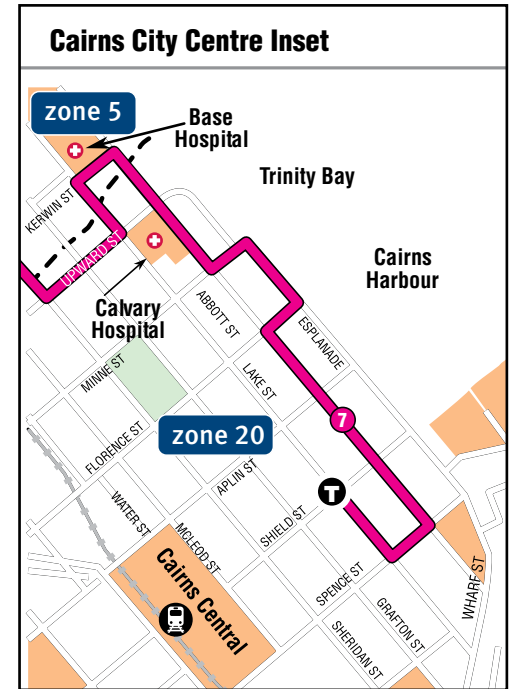

Route 7 - Cairns City to Machans Beach

Key	
	route 7
	terminus
	train station
	hospital
	shops

zone calculator		Destination zone			
		3	4	5	20
Origin zone	3	1	2	3	4
	4	2	1	2	3
	5	3	2	1	2
	20	4	3	2	1

Machans Beach to Cairns City servicing Smithfield, Botanic Gardens

Monday to Friday

major stops	am					pm					
Smithfield Shopping Centre	-	-	9.02	10.02	11.02	12.02	1.02	2.02	3.02	4.02	5.02
Machans Beach Prior St	7.00	8.00	9.10	10.10	11.10	12.10	1.10	2.10	3.10	4.10	5.10
Botanic Gardens Collins Ave	7.17	8.17	9.17	10.17	11.17	12.17	1.17	2.17	3.17	4.17	5.17
Cairns City Place Transit Mall	7.40	8.37	9.37	10.37	11.37	12.37	1.37	2.37	3.37	4.37	5.37

Sunday

major stops	am				pm			
Machans Beach Prior St	8.25	9.25	10.25	11.25	12.25	1.25	2.25	3.25
Botanic Gardens Collins Ave	8.32	9.32	10.32	11.32	12.32	1.32	2.32	3.32
Cairns City Place Transit Mall	8.47	9.47	10.47	11.47	12.47	1.47	2.47	3.47

Sunday

major stops	am			pm					
Cairns City Place Transit Mall	9.01	10.01	11.01	12.01	1.01	2.01	3.01	4.01	5.01
Botanic Gardens Collins Ave	9.13	10.13	11.13	12.13	1.13	2.13	3.13	4.13	5.13
Machans Beach Prior St	9.24	10.24	11.24	12.24	1.24	2.24	3.24	4.24	5.24