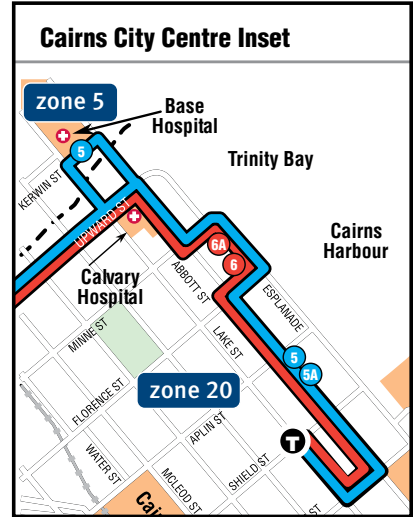

## Routes 5/5A, 6/6A - Cairns City to Edge Hill, Brinsmead

zone calculator		Destination zone			
		4	5	6	20
Origin zone	4	1	2	3	3
	5	2	1	2	2
	6	3	2	1	2
	20	3	2	2	1

**Key**

- 5 route 5
- 5A route 5A
- 6 6A route 6 & 6A
- T terminus
- TS train station
- H hospital
- S shops

**Key**

- 5 5A route 5/5A from city
- 5A route 5/5A from Raintrees to Edge Hill
- 6 6A route 6/6A from city
- 6A route 6/6A from Raintrees to Edge Hill
- T terminus
- S shops

**route 5/5A to Cairns City servicing Brinsmead, Manoora, Raintrees Shopping Centre, Manunda, Cairns Hospital**

**route 5/5A from Cairns City servicing Cairns Hospital, Manunda, Raintrees Shopping Centre, Manoora, Brinsmead**
**Monday to Friday**

major stops	am								pm													
route	5	5	5	5	5	5	5	5	5	5	5	5	5	5	5	5	5A	5A	5A	5A	5A	5A
Transit Mall	6.47	7.19	7.55	8.27	8.56	9.56	10.56	11.56	12.56	1.56	2.56	3.25	3.56	4.33	4.56	5.41	6.05	6.48	7.30	8.30	9.45	11.00
Raintrees	7.04	7.36	8.12	8.44	9.13	10.13	11.13	12.13	1.13	2.13	3.13	3.42	4.13	4.50	5.13	5.56	6.19	7.02	7.43	8.43	9.58	11.05
Woodward St	-	-	-	-	-	-	-	-	-	-	-	-	-	-	-	-	6.29	7.12	7.51	8.51	10.06	11.13
McManus St	-	-	-	-	-	-	-	-	-	-	-	-	-	-	-	-	6.36	7.19	7.57	8.57	10.12	11.19
Loridan Dr	7.20	7.52	8.28	9.00	9.29	10.29	11.29	12.29	1.29	2.29	3.29	3.58	4.29	5.06	5.29	6.10	6.42	7.25	8.03	9.03	10.18	11.25

**route 6A to Edge Hill and Whitfield via Hayward St**

**Monday to Friday**

major stops	am		pm		
	6A	6A	6A	6A	6A
Hayward St	11.30	12.30	1.30	2.30	3.30