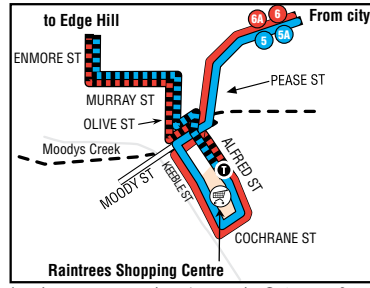

## Routes 5/5A, 6/6A - Cairns City to Edge Hill, Brinsmead

zone calculator		Destination zone			
		4	5	6	20
Origin zone	4	1	2	3	3
	5	2	1	2	2
	6	3	2	1	2
	20	3	2	2	1

**Key**

- 5 route 5
- 5A route 5A
- 6 6A route 6 & 6A
- T terminus
- TS train station
- H hospital
- S shops

**Key**

- 5 5A route 5/5A from city
- 5A route 5/5A from Raintrees to Edge Hill
- 6 6A route 6/6A from city
- 6A route 6/6A from Raintrees to Edge Hill
- T terminus
- S shops

**route 5/5A to Cairns City servicing Brinsmead, Manoora, Raintrees Shopping Centre, Manunda, Cairns Hospital**

**route 5/5A from Cairns City servicing Cairns Hospital, Manunda, Raintrees Shopping Centre, Manoora, Brinsmead**
**Monday to Friday**

major stops	am								pm													
route	5	5	5	5	5	5	5	5	5	5	5	5	5	5	5	5	5A	5A	5A	5A	5A	5A
Transit Mall	6.47	7.19	7.55	8.27	8.56	9.56	10.56	11.56	12.56	1.56	2.56	3.25	3.56	4.33	4.56	5.41	6.05	6.48	7.30	8.30	9.45	11.00
Raintrees	7.04	7.36	8.12	8.44	9.13	10.13	11.13	12.13	1.13	2.13	3.13	3.42	4.13	4.50	5.13	5.56	6.19	7.02	7.43	8.43	9.58	11.05
Woodward St	-	-	-	-	-	-	-	-	-	-	-	-	-	-	-	-	6.29	7.12	7.51	8.51	10.06	11.13
McManus St	-	-	-	-	-	-	-	-	-	-	-	-	-	-	-	-	6.36	7.19	7.57	8.57	10.12	11.19
Loridan Dr	7.20	7.52	8.28	9.00	9.29	10.29	11.29	12.29	1.29	2.29	3.29	3.58	4.29	5.06	5.29	6.10	6.42	7.25	8.03	9.03	10.18	11.25

**route 6A to Edge Hill and Whitfield via Hayward St**

**Monday to Friday**

major stops	am		pm		
	6A	6A	6A	6A	6A
Hayward St	11.30	12.30	1.30	2.30	3.30