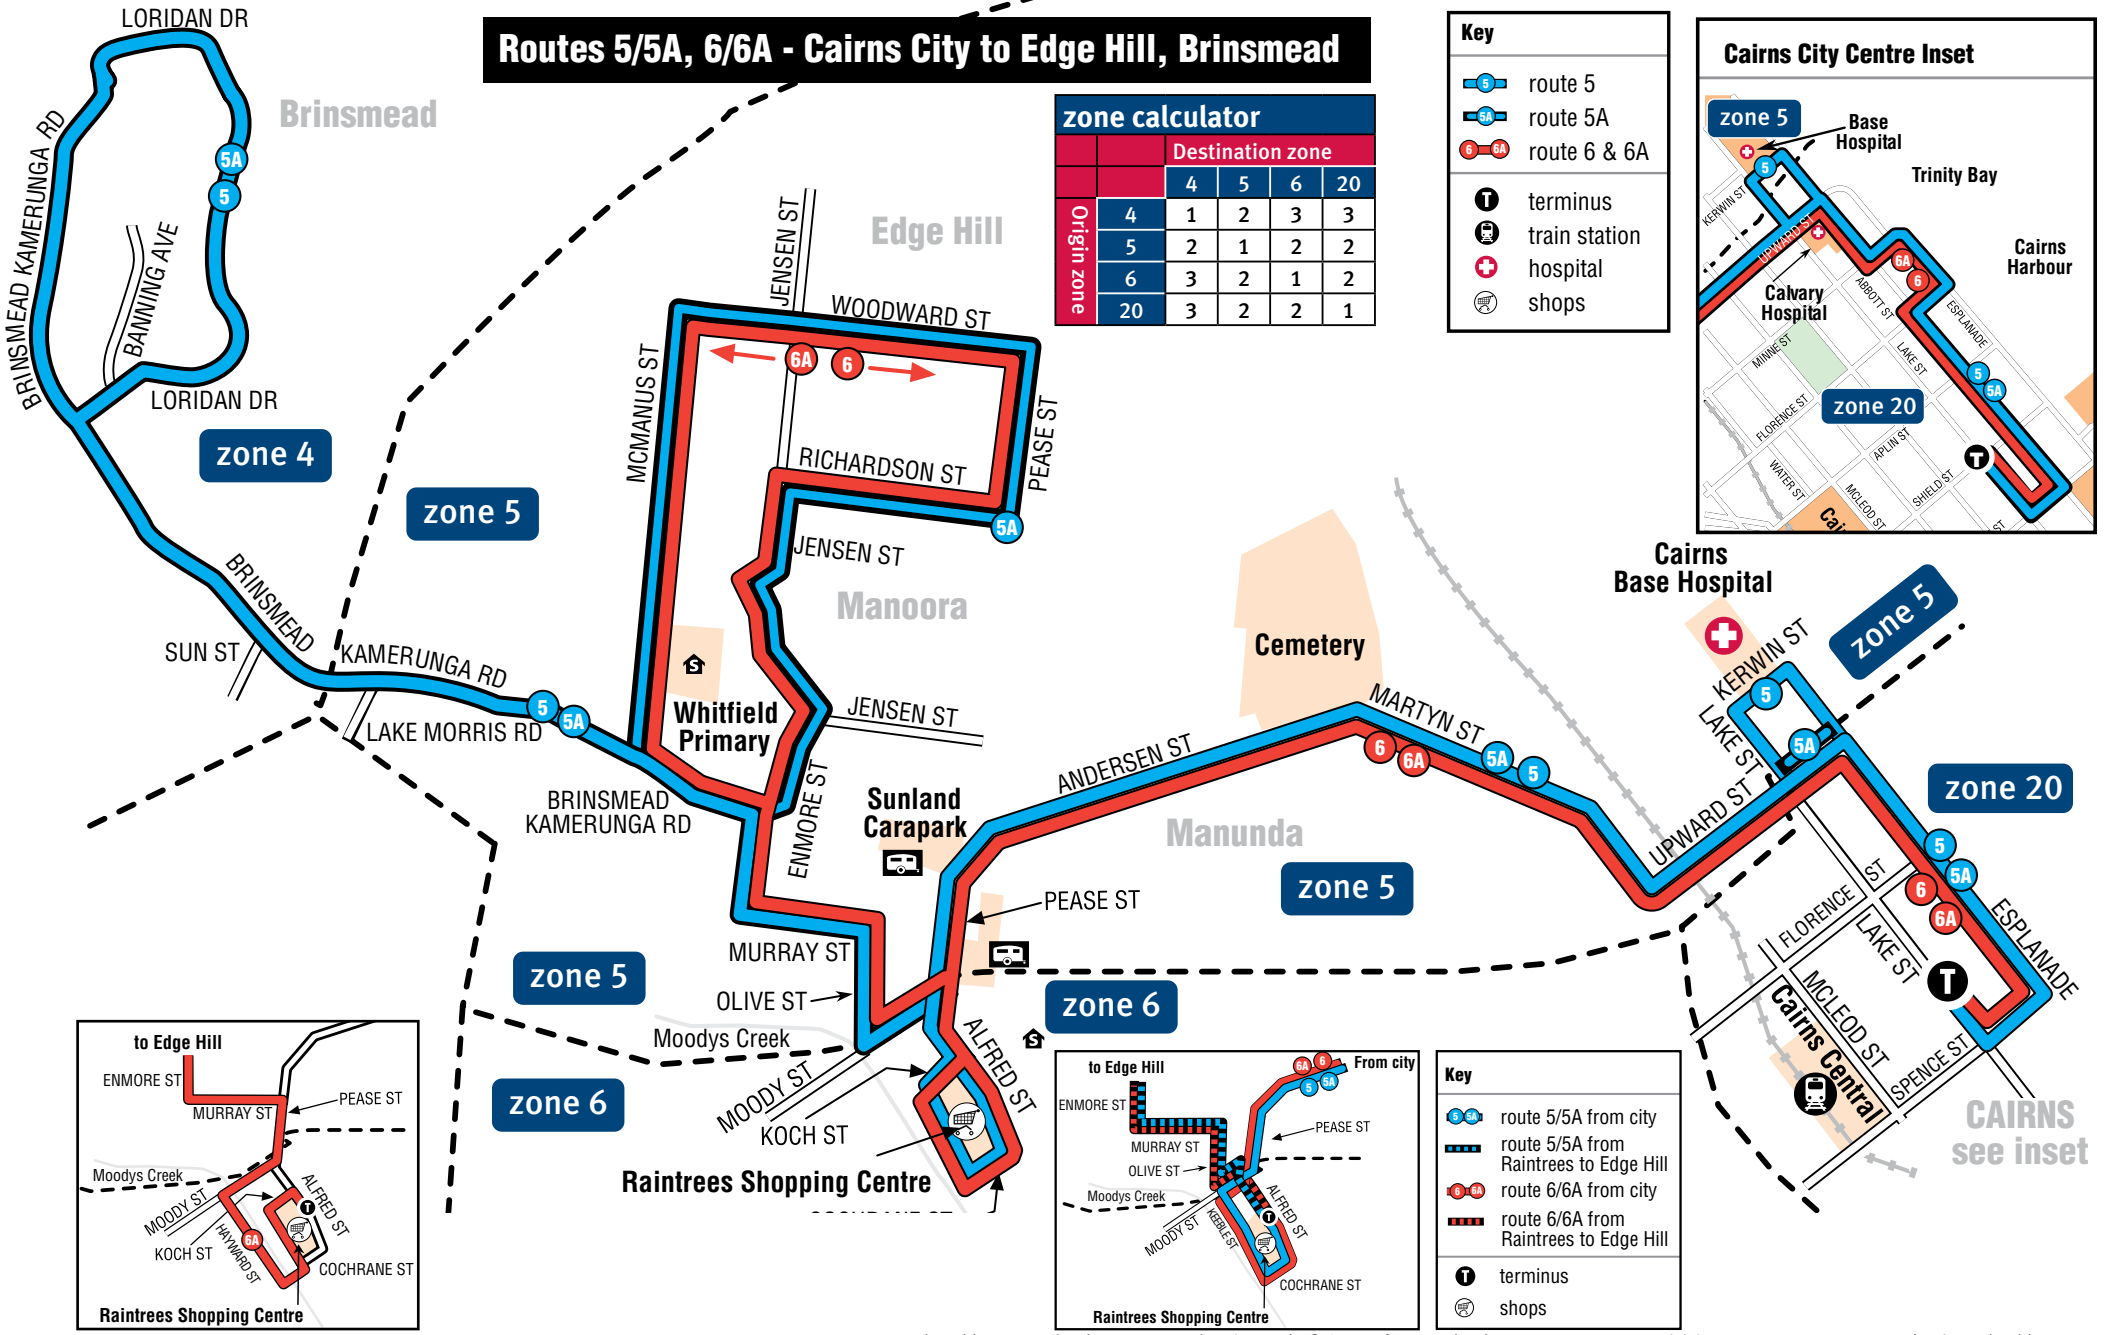

## Routes 5/5A, 6/6A - Cairns City to Edge Hill, Brinsmead

zone calculator		Destination zone			
		4	5	6	20
Origin zone	4	1	2	3	3
	5	2	1	2	2
	6	3	2	1	2
	20	3	2	2	1

**Key**

- 5 route 5
- 5A route 5A
- 6 6A route 6 & 6A
- T terminus
- TS train station
- H hospital
- S shops

**Key**

- 5 5A route 5/5A from city
- 5A route 5/5A from Raintrees to Edge Hill
- 6 6A route 6/6A from city
- 6A route 6/6A from Raintrees to Edge Hill
- T terminus
- S shops

**route 5/5A to Cairns City servicing Brinsmead, Manoora, Raintrees Shopping Centre, Manunda, Cairns Hospital**

**Saturday**

major stops	am						pm					
route	6	6A	6	6A	6	6A	6	6A	6	6A	6	6A
Transit Mall	-	7.57	8.57	9.57	10.57	11.57	12.57	1.57	2.57	3.57	4.57	5.57
Raintrees	-	8.13	9.13	10.13	11.13	12.13	1.13	2.13	3.13	4.13	5.13	6.11
Woodward St	-	8.25	-	10.25	-	12.25	-	2.25	-	4.25	-	6.22
McManus St	7.15	8.31	9.22	10.31	11.22	12.31	1.22	2.31	3.22	4.31	5.22	6.28
Raintrees	7.33	8.40	9.41	10.40	11.41	12.40	1.41	2.40	3.41	4.40	5.41	6.37
Transit Mall	7.51	8.57	9.57	10.57	11.57	12.57	1.57	2.57	3.57	4.57	5.57	6.52

**route 6A to Edge Hill and Whitfield via Hayward St**

**Monday to Friday**

major stops	am		pm		
	6A	6A	6A	6A	6A
Hayward St	11.30	12.30	1.30	2.30	3.30