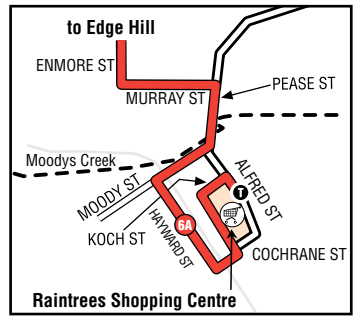

## Routes 5/5A, 6/6A - Cairns City to Edge Hill, Brinsmead

zone calculator		Destination zone			
		4	5	6	20
Origin zone	4	1	2	3	3
	5	2	1	2	2
	6	3	2	1	2
	20	3	2	2	1

**Key**

- 5 route 5
- 5A route 5A
- 6 6A route 6 & 6A
- T terminus
- TS train station
- H hospital
- S shops

**Key**

- 5 5A route 5/5A from city
- 5A route 5/5A from Raintrees to Edge Hill
- 6 6A route 6/6A from city
- 6A route 6/6A from Raintrees to Edge Hill
- T terminus
- S shops

**route 5/5A to Cairns City servicing Brinsmead, Manoora, Raintrees Shopping Centre, Manunda, Cairns Hospital**

**route 5/5A from Cairns City servicing Cairns Hospital, Manunda, Raintrees Shopping Centre, Manoora, Brinsmead**
**Monday to Friday**

major stops	am								pm													
route	5	5	5	5	5	5	5	5	5	5	5	5	5	5	5	5	5A	5A	5A	5A	5A	5A
Transit Mall	6.47	7.19	7.55	8.27	8.56	9.56	10.56	11.56	12.56	1.56	2.56	3.25	3.56	4.33	4.56	5.41	6.05	6.48	7.30	8.30	9.45	11.00
Raintrees	7.04	7.36	8.12	8.44	9.13	10.13	11.13	12.13	1.13	2.13	3.13	3.42	4.13	4.50	5.13	5.56	6.19	7.02	7.43	8.43	9.58	11.05
Woodward St	-	-	-	-	-	-	-	-	-	-	-	-	-	-	-	-	6.29	7.12	7.51	8.51	10.06	11.13
McManus St	-	-	-	-	-	-	-	-	-	-	-	-	-	-	-	-	6.36	7.19	7.57	8.57	10.12	11.19
Loridan Dr	7.20	7.52	8.28	9.00	9.29	10.29	11.29	12.29	1.29	2.29	3.29	3.58	4.29	5.06	5.29	6.10	6.42	7.25	8.03	9.03	10.18	11.25

**route 6A to Edge Hill and Whitfield via Hayward St**

**Monday to Friday**

major stops	am		pm		
	6A	6A	6A	6A	6A
Hayward St	11.30	12.30	1.30	2.30	3.30