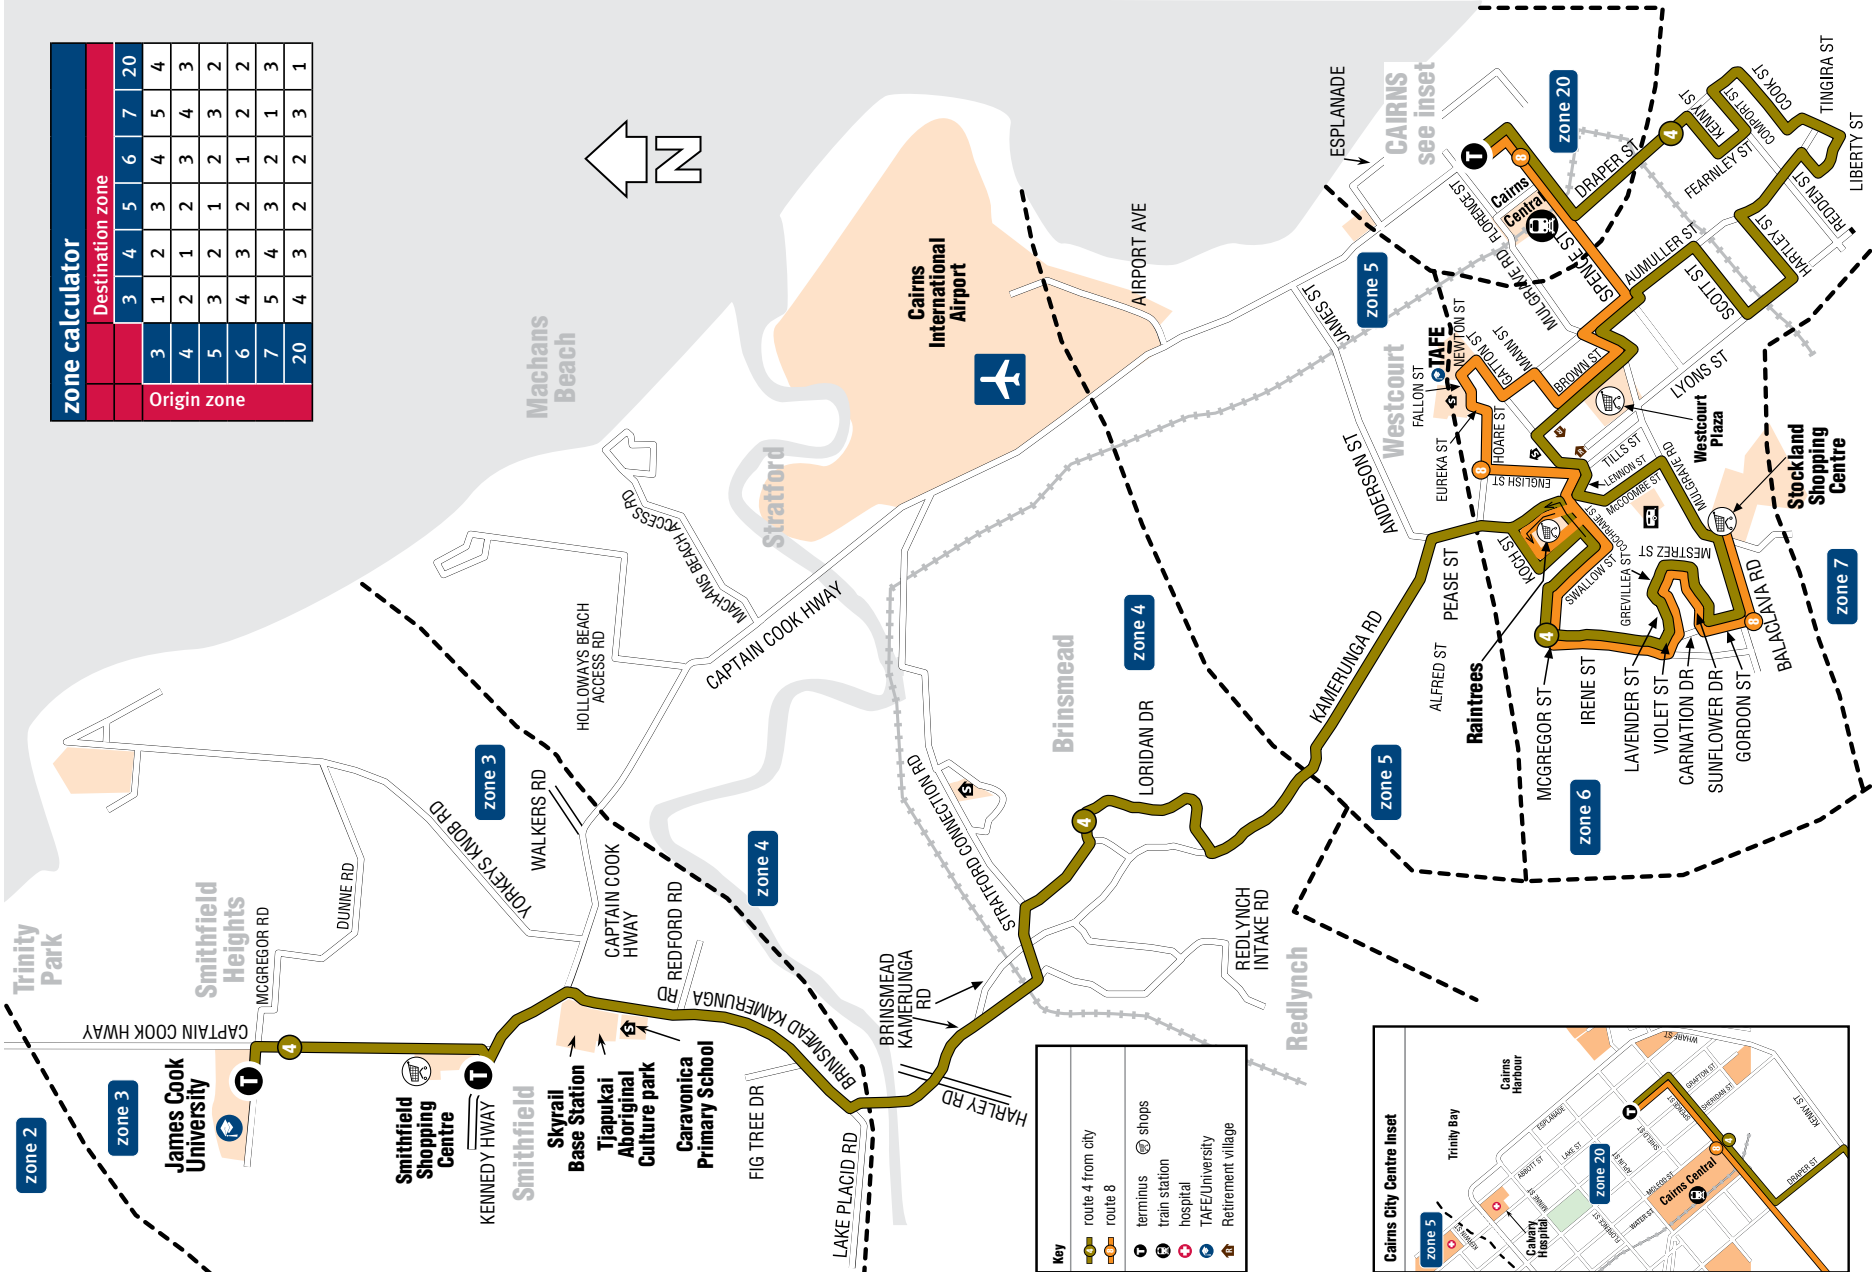

zone calculator		Destination zone							
		3	4	5	6	7	20		
3	1	2	3	4	5	4			
4	2	1	2	3	4	3			
5	3	2	1	2	3	2			
6	4	3	2	1	2	2			
7	5	4	3	2	1	3			
20	4	3	2	2	3	1			
	Origin zone								

Key

- route 4 from city
- route 8
- terminus
- train station
- hospital
- TAFE/University
- Retirement village
- shops