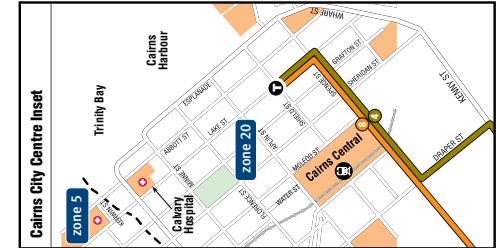

zone calculator		Destination zone							
		3	4	5	6	7	20		
3	1	2	3	4	5	4			
4	2	1	2	3	4	3			
5	3	2	1	2	3	2			
6	4	3	2	1	2	2			
7	5	4	3	2	1	3			
20	4	3	2	2	3	1			
	Origin zone								

Key

- route 4 from city
- route 8
- terminus
- train station
- hospital
- TAFE/University
- Retirement village
- shops

route 8 from Cairns City servicing Stockland, Mooroolool, Raintrees Shopping Centre, TAFE, Westcourt
Monday to Friday

major stops	am				pm											
Cairns City Place - Transit Mall	7.43	8.43	9.43	10.43	11.43	12.43	1.43	2.43	3.43	4.43	5.43	6.56	8.07	9.17	10.27	11.37
Westcourt Plaza	7.53	8.53	9.53	10.53	11.53	12.53	1.53	2.53	3.53	4.53	5.53	7.06	8.16	9.26	10.36	11.46
Raintrees Shopping Centre	8.00	9.00	10.00	11.00	12.00	1.00	2.00	3.00	4.00	5.00	6.00	7.13	8.23	9.33	10.43	11.53
Mooroolool - Irene St	8.06	9.06	10.06	11.06	12.06	1.06	2.06	3.06	4.06	5.06	6.06	7.19	8.29	9.39	10.49	11.59
Stockland	8.15	9.15	10.15	11.15	12.15	1.15	2.15	3.15	4.15	5.15	6.15	7.28	8.38	9.48	10.58	12.08