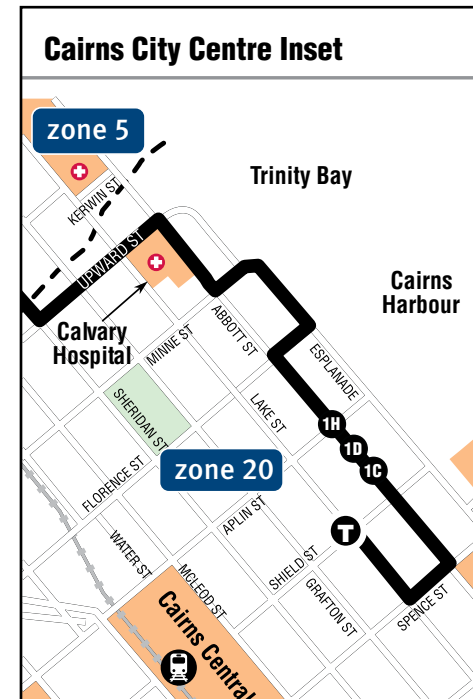

## Routes 1C, 1D, 1H - Cairns City to Smithfield, Holloways Beach

zone calculator		Destination zone			
		3	4	5	20
Origin zone	3	1	2	3	4
	4	2	1	2	3
	5	3	2	1	2
	20	4	3	2	1

**Key**

- route 1
- terminus
- train station
- hospital
- shops

**routes 1C, 1D, 1H from Cairns City servicing Holloways Beach, Yorkeys Knob, University, Smithfield Shopping Centre**
**Monday to Friday**

major stops						pm												
route	1C	1C	1C	1C	1C	1C	1C	1C	1C	1D	1C	1D	1C	1C	1H	1H	1H	1H
Transit Mall	7.27	8.27	9.27	10.27	11.27	12.27	1.27	2.27	3.27	4.05	4.35	5.05	5.35	6.27	7.30	9.21	11.11	
Holloways Beach	7.47	8.47	9.47	10.47	11.47	12.47	1.47	2.47	3.47	-	4.55	-	5.55	6.47	7.50	9.41	11.31	
Yorkeys Knob	8.02	9.02	10.02	11.02	12.02	1.02	2.02	3.02	4.02	4.30	5.10	5.30	6.10	7.06	8.05	9.56	11.46	
Sunbus Depot	8.14	9.14	10.14	11.14	12.14	1.14	2.14	3.14	4.14	-	5.22	-	6.22	-	8.13	10.04	11.54	
University	8.18	9.18	10.18	11.18	12.18	1.18	2.18	3.18	4.18	-	5.26	-	6.26	-	8.17	10.08	11.58	
Smithfield	8.21	9.21	10.21	11.21	12.21	1.21	2.21	3.21	4.21	-	5.29	-	6.29	-	8.20	10.11	12.01	

**Sunday: the Sunday timetable operates on all Public Holidays**

major stops	am			pm				
route	1H	1H	1H	1H	1H	1H	1H	1H
Smithfield Shops	7.20	9.20	11.20	1.20	3.20	5.20	7.20	9.20
University	7.23	9.23	11.23	1.23	3.23	5.23	7.23	9.23
Yorkeys Knob	7.33	9.33	11.33	1.33	3.33	5.33	7.33	9.33
Holloways Beach	7.48	9.48	11.48	1.48	3.48	5.48	7.48	9.47
Transit Mall	8.15	10.15	12.15	2.15	4.15	6.15	8.15	10.11