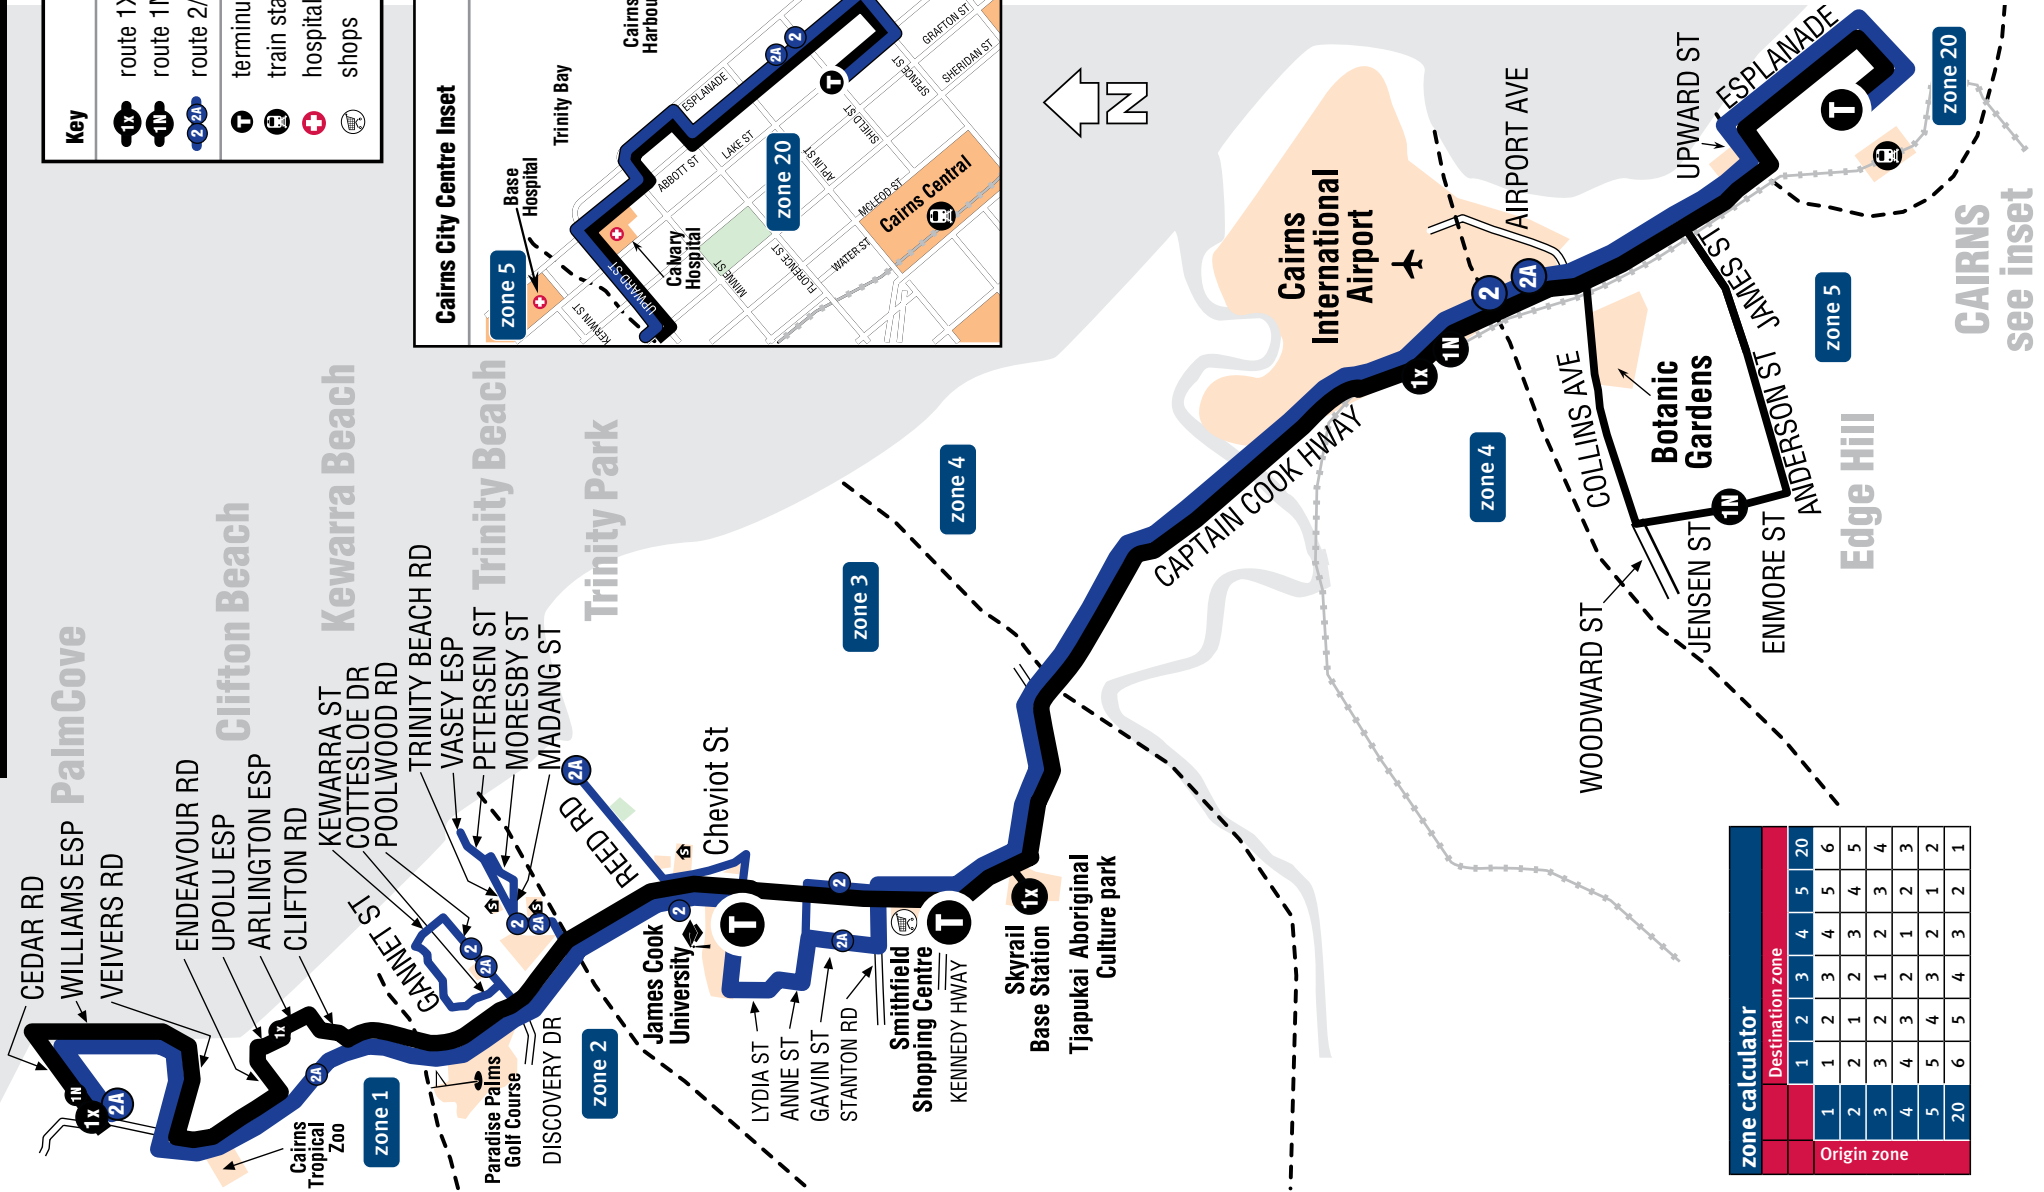

**Routes 1N, 1X, 2/2A - Cairns City to Northern Beaches**

Key	
	route 1X
	route 1N
	route 2/2A
	terminus
	train station
	hospital
	shops

zone calculator	Destination zone				
	1	2	3	4	5
1	1	2	3	4	5
2	2	1	2	3	4
3	3	2	1	2	3
4	4	3	2	1	2
5	5	4	3	2	1
20	6	5	4	3	2

Major stop locations	
Palm Cove - Cedar Rd	James Cook Uni - University, Macgregor Rd
Clifton Beach - Endeavour Rd	Smithfield Shops - Shopping Centre, Kennedy Highway
Kewarra Beach - Cottesloe Dr	Edge Hill - Woodward St
Trinity Beach Rd - Trinity Beach	Transit Mall - Cairns City Place Lake St
Trinity Park - Reed Rd	

- Major stop locations**
- Palm Cove - Cedar Rd
  - Clifton Beach - Endeavour Rd
  - Kewarra Beach - Cottesloe Dr
  - Trinity Beach Rd - Trinity Beach
  - Trinity Park - Reed Rd
  - James Cook Uni - University, Macgregor Rd
  - Smithfield Shops - Shopping Centre, Kennedy Highway
  - Edge Hill - Woodward St
  - Transit Mall - Cairns City Place Lake St

Major stop locations
Palm Cove - Cedar Rd
Clifton Beach - Endeavour Rd
Kewarra Beach - Cottesloe Dr
Trinity Beach Rd - Trinity Beach
Trinity Park - Reed Rd
James Cook Uni - University, Macgregor Rd
Smithfield Shops - Shopping Centre, Kennedy Highway
Edge Hill - Woodward St
Transit Mall - Cairns City Place Lake St