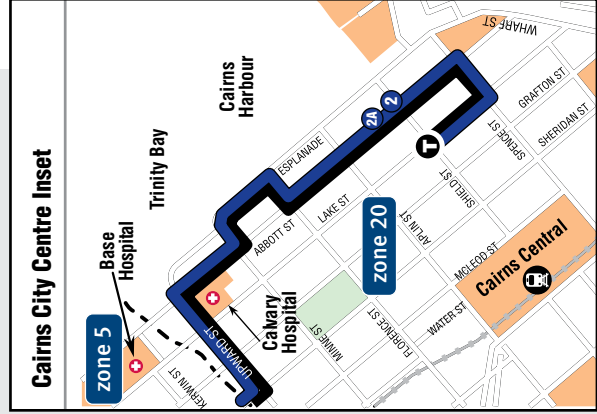

**Routes 1N, 1X, 2/2A - Cairns City to Northern Beaches**

Key	
	route 1X
	route 1N
	route 2/2A
	terminus
	train station
	hospital
	shops

zone calculator	Destination zone				
	1	2	3	4	5
1	1	2	3	4	5
2	2	1	2	3	4
3	3	2	1	2	3
4	4	3	2	1	2
5	5	4	3	2	1
20	6	5	4	3	2

Major stop locations	
Palm Cove - Cedar Rd	James Cook Uni - University, Macgregor Rd
Clifton Beach - Endeavour Rd	Smithfield Shops - Shopping Centre, Kennedy Highway
Kewarra Beach - Cottesloe Dr	Edge Hill - Woodward St
Trinity Beach Rd - Trinity Beach	Transit Mall - Cairns City Place Lake St
Trinity Park - Reed Rd	

- Major stop locations**
- Palm Cove - Cedar Rd
  - Clifton Beach - Endeavour Rd
  - Kewarra Beach - Cottesloe Dr
  - Trinity Beach Rd - Trinity Beach
  - Trinity Park - Reed Rd
  - James Cook Uni - University, Macgregor Rd
  - Smithfield Shops - Shopping Centre, Kennedy Highway
  - Edge Hill - Woodward St
  - Transit Mall - Cairns City Place Lake St

Major stop locations
Palm Cove - Cedar Rd
Clifton Beach - Endeavour Rd
Kewarra Beach - Cottesloe Dr
Trinity Beach Rd - Trinity Beach
Trinity Park - Reed Rd
James Cook Uni - University, Macgregor Rd
Smithfield Shops - Shopping Centre, Kennedy Highway
Edge Hill - Woodward St
Transit Mall - Cairns City Place Lake St