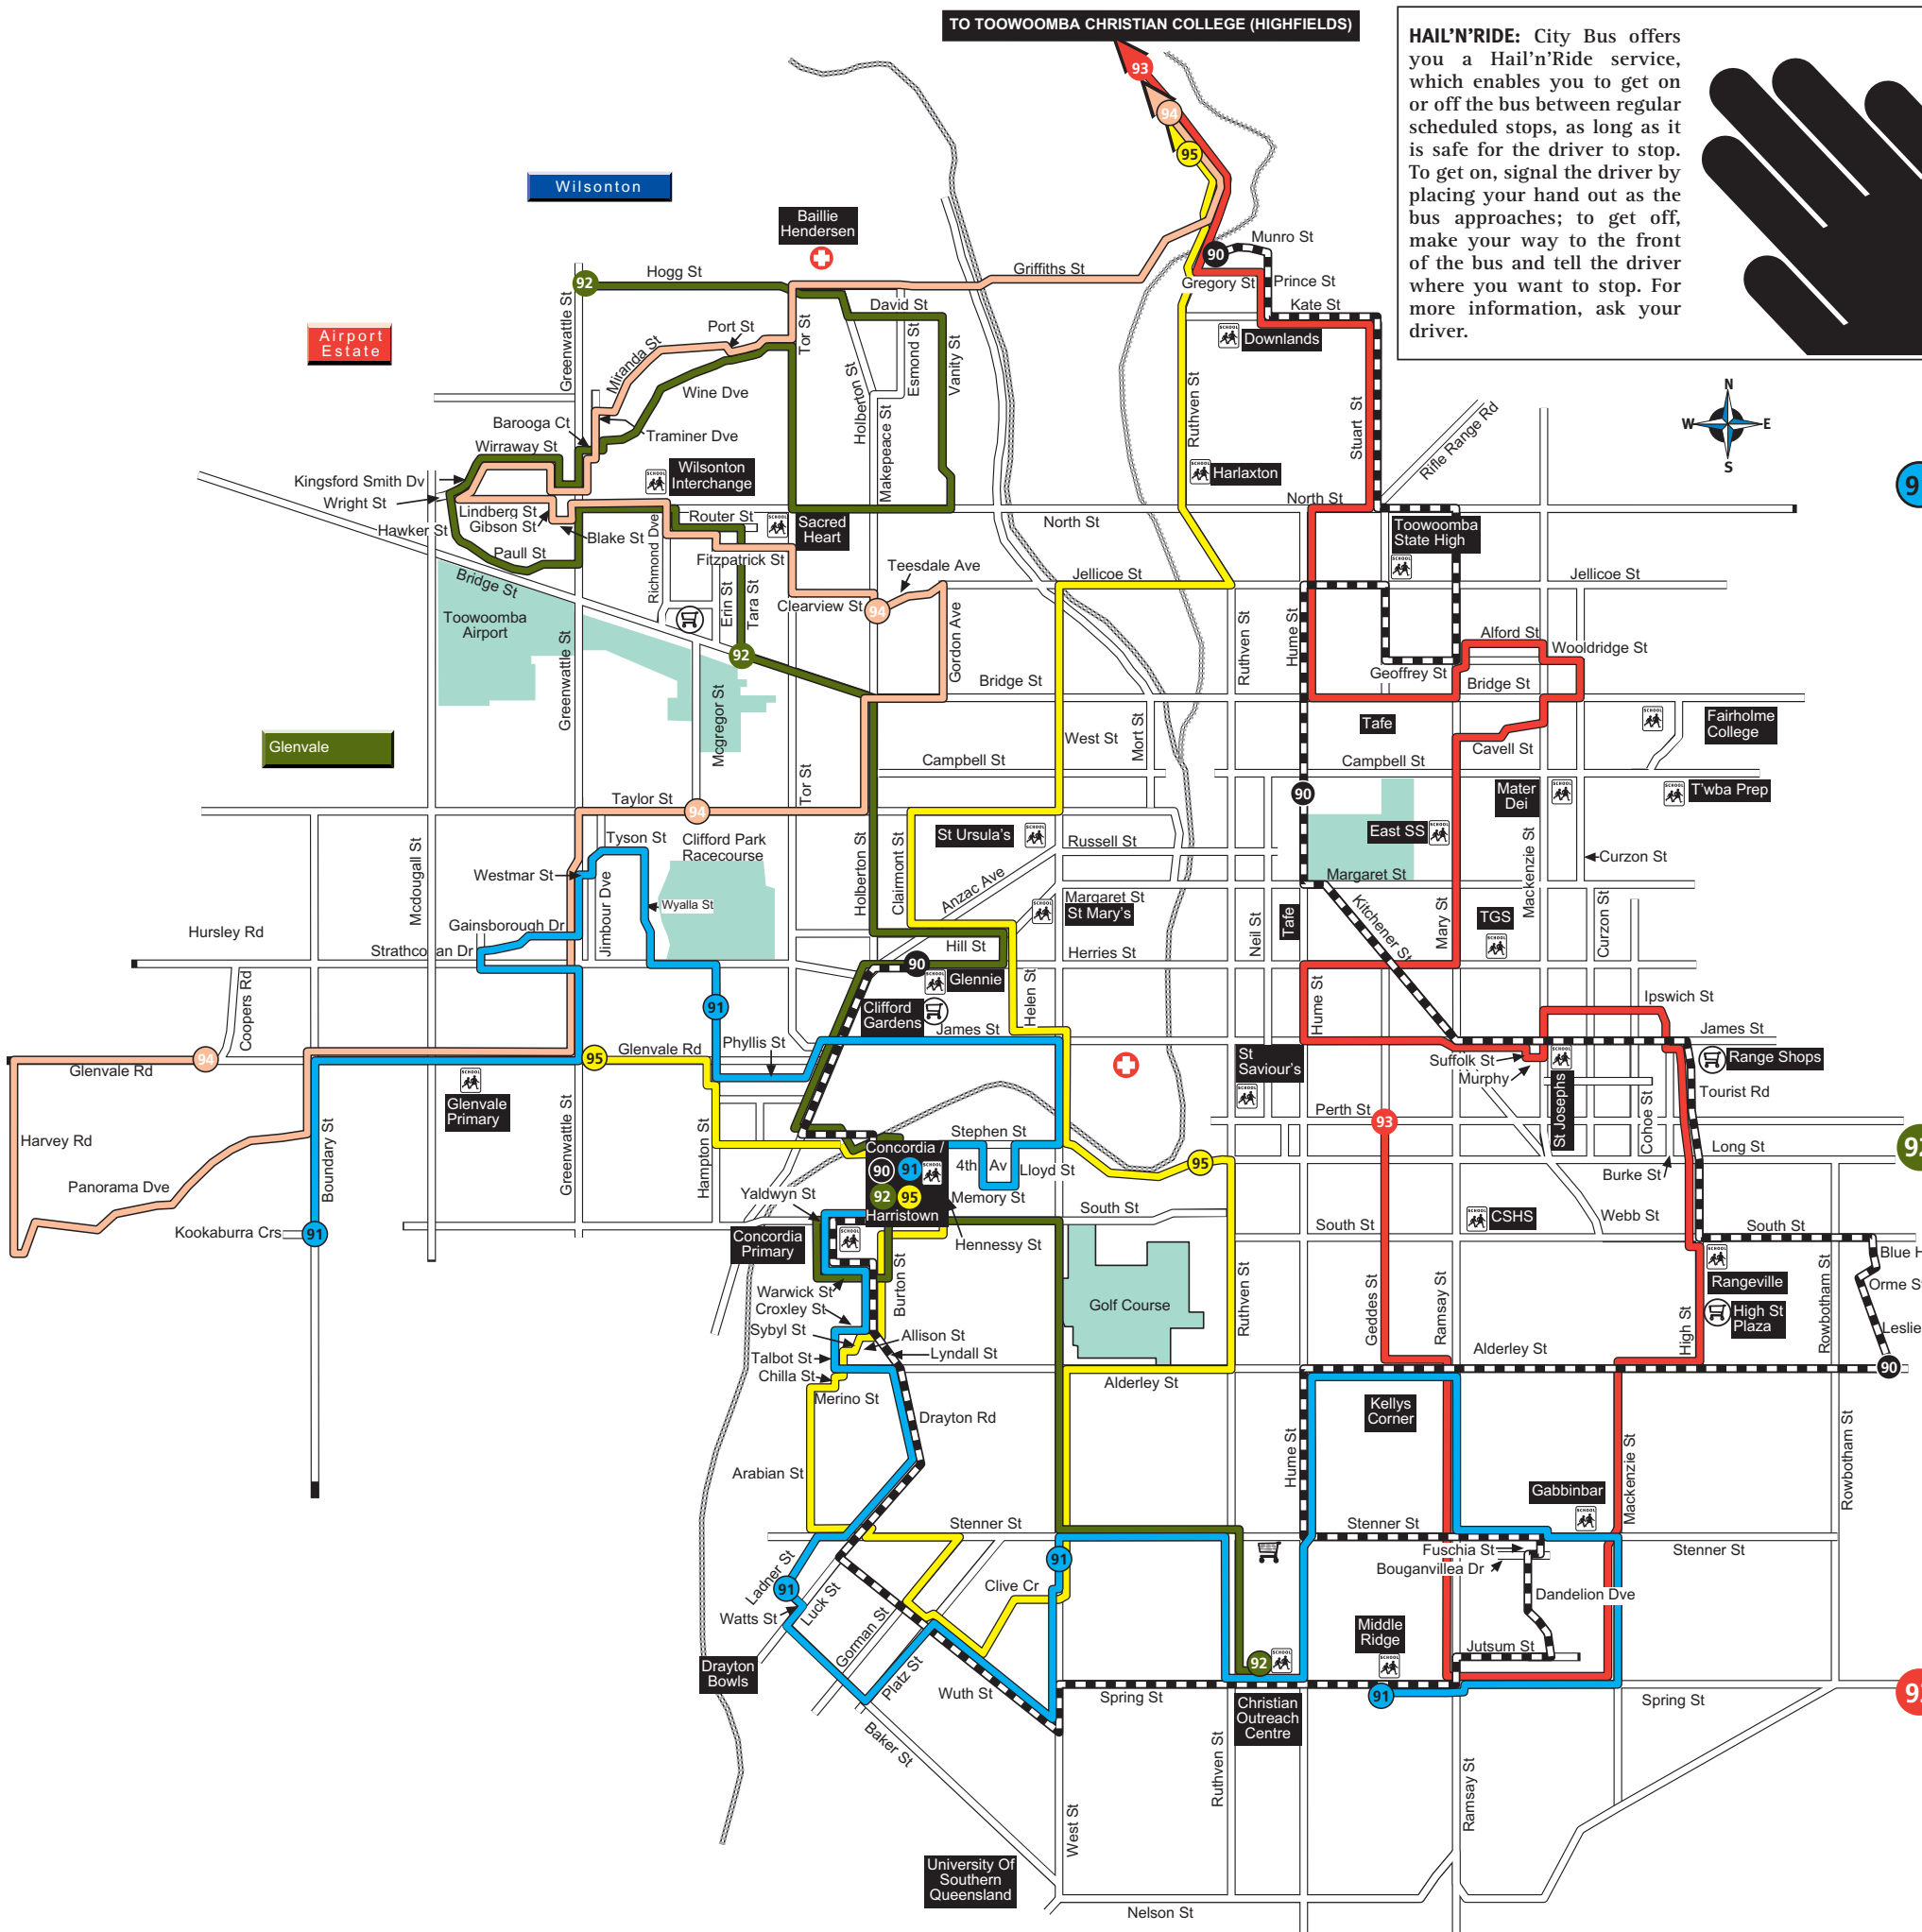

Garden City Sunbus School Timetables & Routes

HAIL'N'RIDE: City Bus offers you a Hail'n'Ride service, which enables you to get on or off the bus between regular scheduled stops, as long as it is safe for the driver to stop. To get on, signal the driver by placing your hand out as the bus approaches; to get off, make your way to the front of the bus and tell the driver where you want to stop. For more information, ask your driver.

90 Route 90 AM

7.20am Depart Ruthven, Munro, Prince, Kate, Stuart, North, Mary, Geoffrey, Stuart, Jellicoe, Hume, Margaret, Kitchener (7.40), James, Tourist Rd, High, South, Blue Hills Dve, Orme, Leslie, Alderley, (7.55) Hume, Stenner, Fuschia, Dandelion, Jutsum, Ramsay, Spring, COC, (8.10), West, Wuth, Luck, Drayton Rd, Alderley, Lyndall, Burton, Warwick, CONCORDIA PRIMARY, Yaldwyn, South, CONCORDIA COLLEGE. (8.20), Stephen, Anzac Ave, Herries, GLENNIE.

Route 90 PM

Departs GLENNIE Herries St (3.20), via Herries, Anzac Ave, Stephen, CONCORDIA (3.25), via reverse route.

91 Route 91 AM

7.35 Depart Boundary & Kookaburra Cres. via Boundary, Glenvale, Greenwattle, Hursley, Strathconan, Gainsborough, Greenwattle, Westmar, Jimbour, Tyson (7.48), Wyalla, Hursley, Hampton, Phyllis, Anzac Ave, James. West, Stephen, LLOYD, Memory, Fourth Ave, Stephen, CONCORDIA (8.00), South, Yaldwyn, Warwick, CONCORDIA PRIMARY, Burton, Croxley, Talbot, Alderley, Drayton, Stenner, Ladner, Watts, Luck, Baker, Platz, Wuth, West, Stenner, Ruthven, Spring, C.O.C. (8.20), Hume, Alderley, Ramsay, Stenner, GABBINBAR (8.30), McKenzie, Spring, MIDDLE RIDGE 8.33.

Route 91 PM

Return via reverse route MIDDLE RIDGE 3.05, GABBINBAR 3.08, C.O.C. (arr 3.18 dep 3.25), CONCORDIA PRIMARY (3.30), CONCORDIA (3.35).

92 Route 92 AM

7.40 Depart Greenwattle and Hogg via Hogg, Holberton, David, (7.43), Vanity, North, Tor, Wine Dr, Traminer Dr, Barooga, Greenwattle, Kingsford Smith Dr, Earhart St, Wirraway Dr, Wright St, Hawker, Paull, Greenwattle, North (8.00), Richmond Dr, Router St, Tara, Bridge, Holberton, Hill, Helen, Herries, GLENNIE, Anzac Ave, Stephen St, CONCORDIA (8.20), South, Burton, Warwick, CONCORDIA PRIMARY, Yaldwyn, South, West, Stenner, Ruthven, Spring, C.O.C. (8.30).

Route 92 PM

Depart C.O.C. (3.20), CONCORDIA PRIMARY (3.27), CONCORDIA (3.30), via reverse route.

93 Route 93 AM

7.30 Depart Perth & Geddes, via Geddes, Alderley, Ramsay & Alderley via Ramsay, Spring, MacKenzie (7.38), Alderley, High, Long, Burke, Tourist Rd, Ipswich, MacKenzie, Murphy, Suffolk, James, Hume, Herries, Mary, Cavell, MacKenzie, Bridge, (8.05), Curzon, Wooldrige, MacKenzie, Alford, Mary, Bridge, Hume,

SCHOOL

School Timetable
Effective May 2004

Monday - Friday
(except public holidays)

North, Stuart, (8.20), Kate, DOWNLANDS COLLEGE, Ruthven to TOOWOOMBA CHRISTIAN COLLEGE (8.30).

Route 93 PM
3.10 Depart TCC, DOWNLANDS COLLEGE 3.20 via reverse route