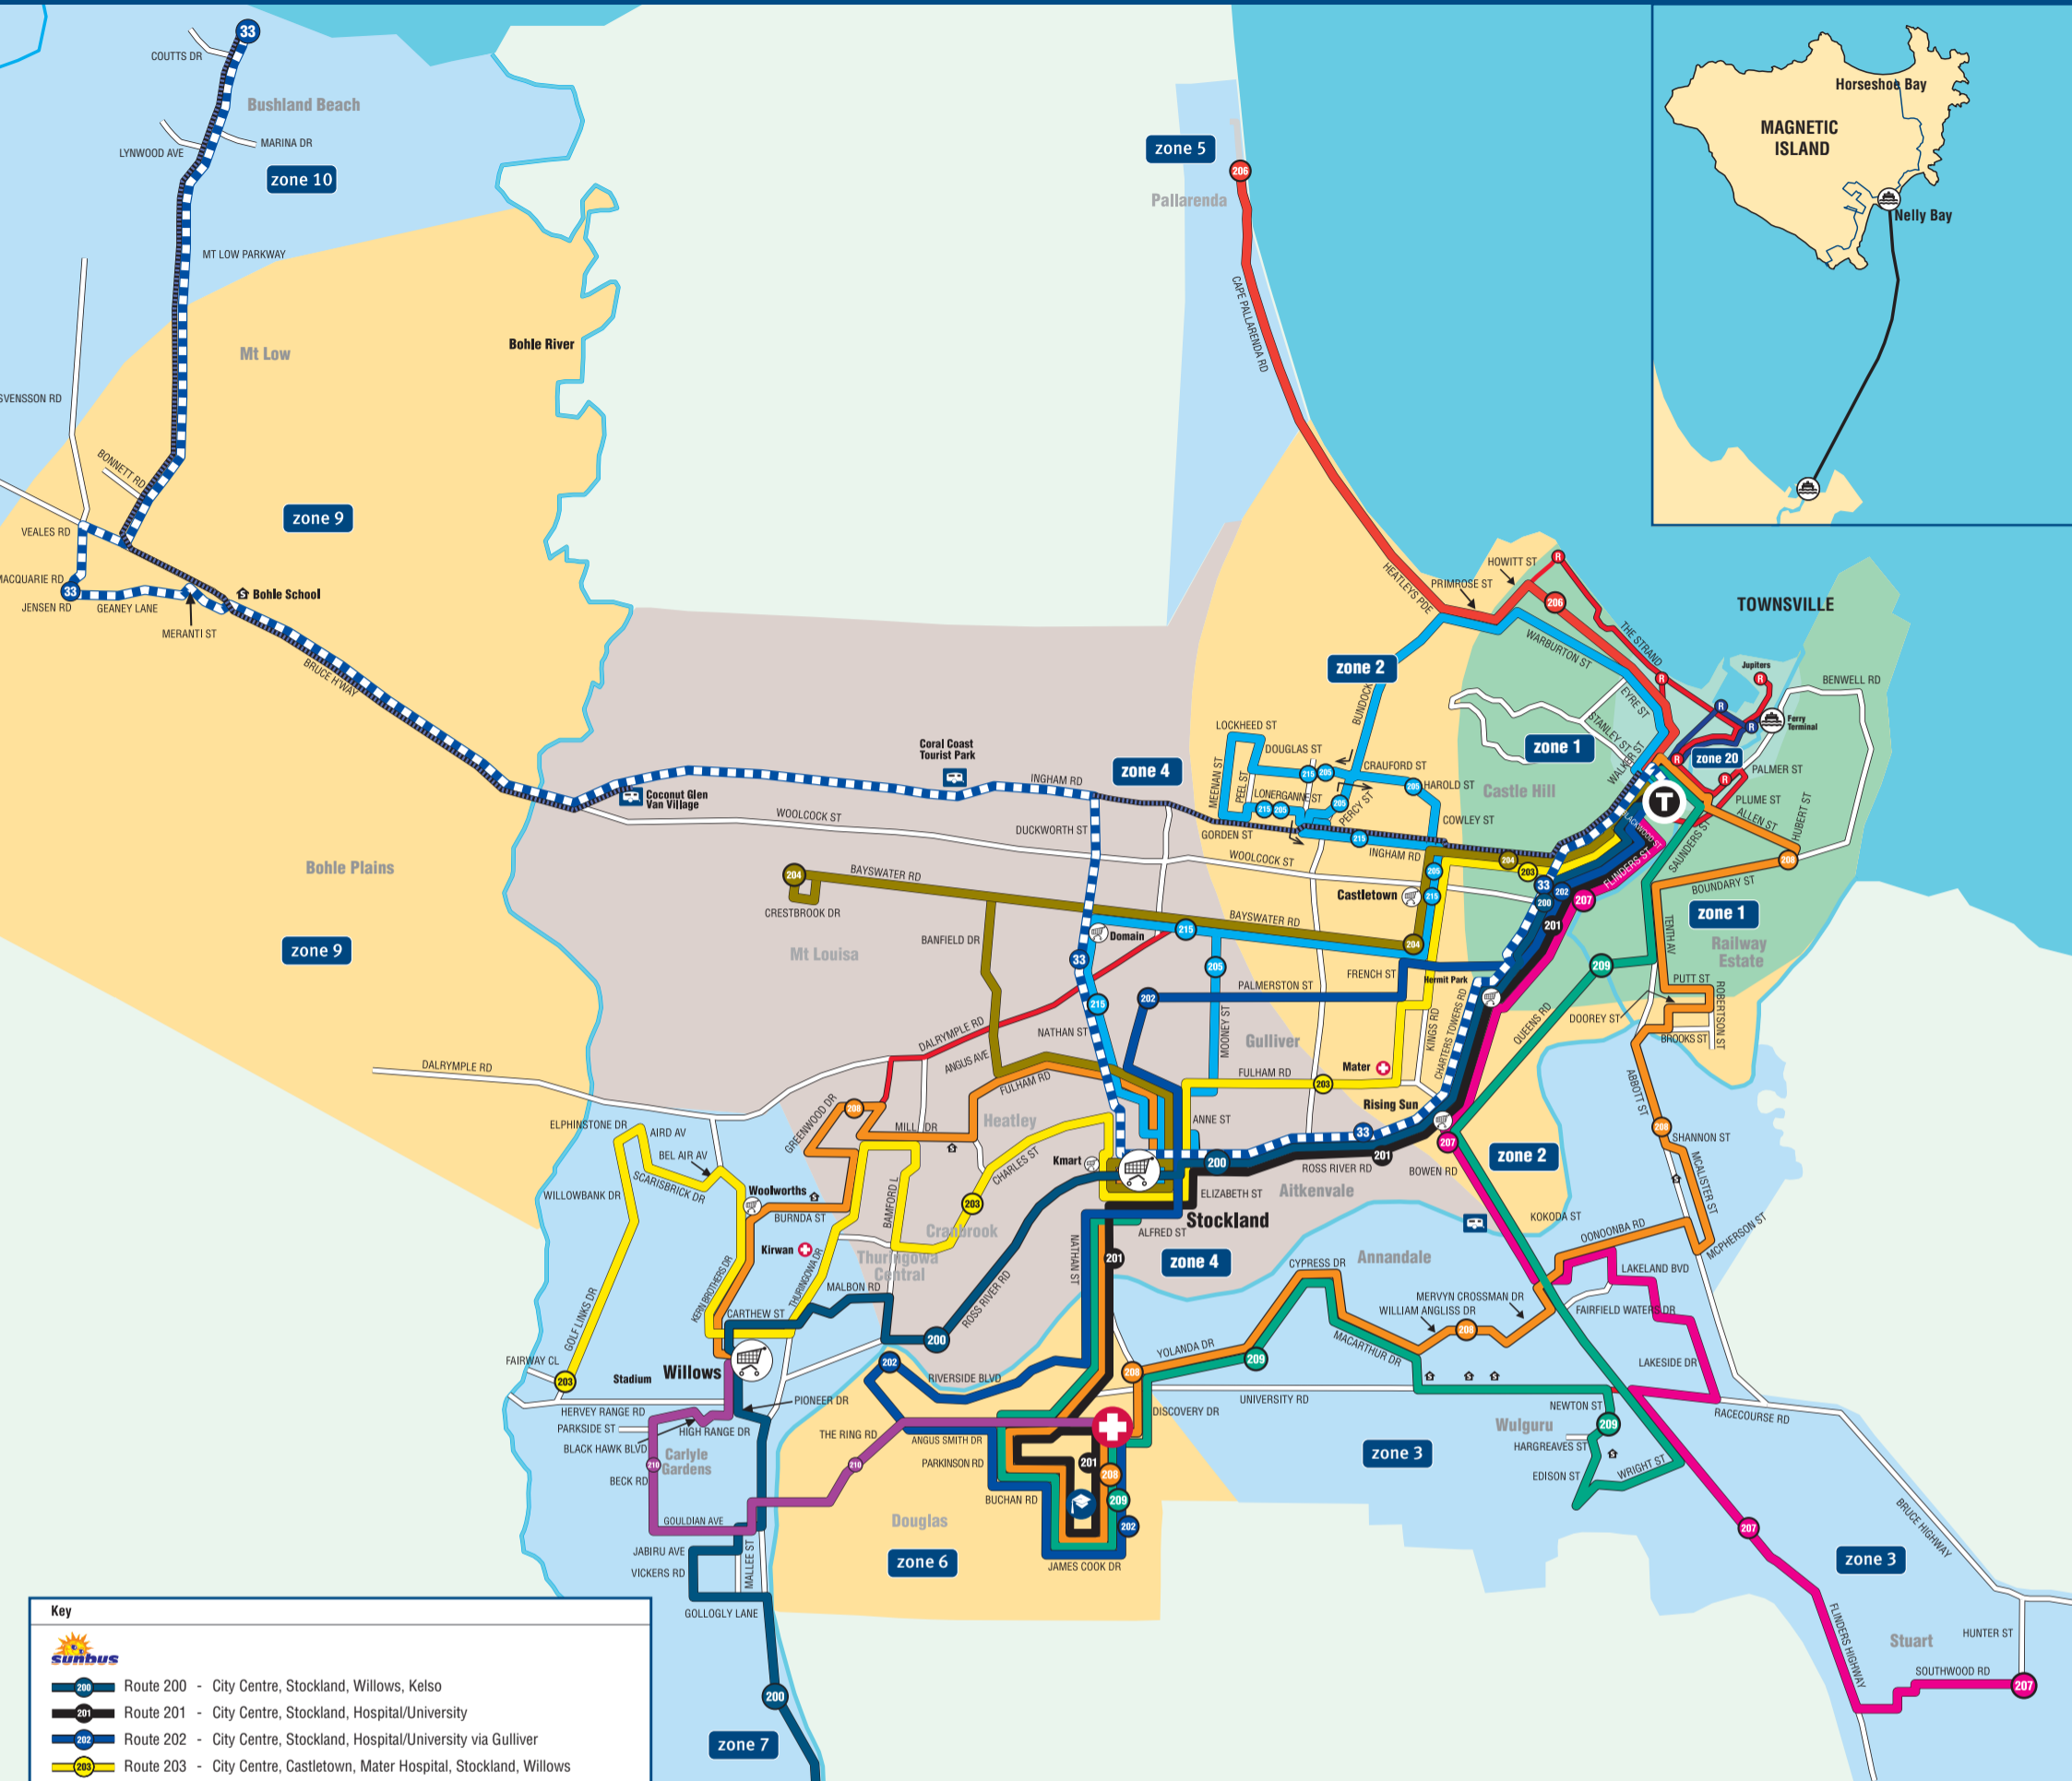

qconnect Townsville and Bushland Beach fare zones and bus network

Key

- Route 200 - City Centre, Stockland, Willows, Kelso
- Route 201 - City Centre, Stockland, Hospital/University
- Route 202 - City Centre, Stockland, Hospital/University via Gulliver
- Route 203 - City Centre, Castletown, Mater Hospital, Stockland, Willows
- Route 204 - City Centre, Castletown, Mt Louisa, Stockland
- Route 205 - City Centre, Garbutt, Castletown, Stockland
- Route 215 - City Centre, Garbutt, Castletown, Domain, Stockland
- Route 206 - City Centre, Pallarenda
- Route 207 - City Centre, Fairfield Waters, Stuart
- Route 208 - City Centre, Oonoonba, Annandale, Hospital/University, Stockland, Willows
- Route 209 - City Centre, Wulguru, Annandale, Hospital/University, Stockland
- Route 210 - Willows, Carlyle Gardens, Hospital (connects with Route 200)
- Redbus - City Loop (this is not a qconnect service)
- Redbus - Ferry Link (this is not a qconnect service)
- Magnetic Island Route
- Route travelled by bus services

Park Bus Service

- Route 33 - City Centre to Bushland Beach via Deeragun
- Route 33 - Express

Icons: Caravan park, Hospital, School, Shops, Terminus, University/TAFE

zone calculator

Origin zone	Destination zone										
	20	1	2	3	4	5	6	7	8	9	10
20	*	1	2	3	3	3	4	4	5	4	5
1	1	1	2	3	3	3	4	4	5	4	5
2	2	2	1	2	2	2	3	3	4	3	4
3	3	3	2	1	2	3	2	3	4	3	4
4	3	3	2	2	1	2	2	3	4	3	4
5	3	3	2	3	2	1	3	3	4	3	4
6	4	4	3	2	2	3	1	2	3	3	4
7	4	4	3	3	2	3	2	1	2	2	3
8	5	5	4	4	3	4	3	2	1	3	4
9	4	4	3	3	2	3	3	2	3	1	2
10	5	5	4	4	3	4	4	3	4	2	1

*special city fare applies to travel in central city area (zone 20)