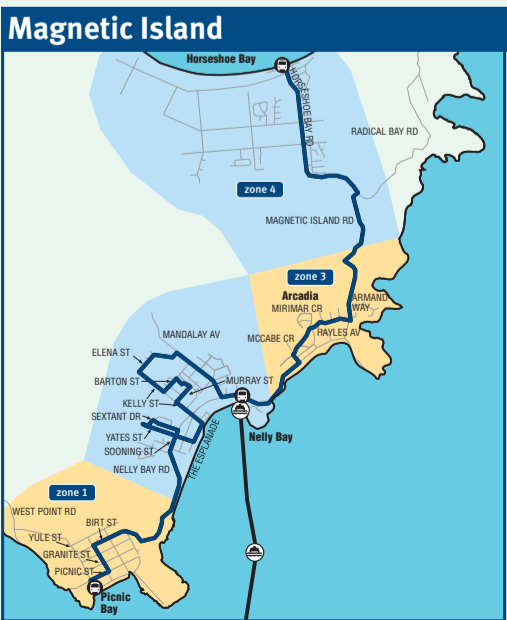

qconnect Townsville and Bushland Beach fare zones and bus network

Key

- Route 200 - City Centre, Stockland, Willows, Kelso
- Route 201 - City Centre, Stockland, Hospital/University
- Route 202 - City Centre, Stockland, Hospital/University via Gulliver
- Route 203 - City Centre, Castletown, Mater Hospital, Stockland, Willows
- Route 204 - City Centre, Castletown, Mt Louisa, Stockland
- Route 205 - City Centre, Garbutt, Castletown, Stockland
- Route 215 - City Centre, Garbutt, Castletown, Domain, Stockland
- Route 206 - City Centre, Pallarenda
- Route 207 - City Centre, Fairfield Waters, Stuart
- Route 208 - City Centre, Oonoonba, Annandale, Hospital/University, Stockland, Willows
- Route 209 - City Centre, Wulguru, Annandale, Hospital/University, Stockland
- Route 210 - Willows, Carlyle Gardens, Hospital (connects with Route 200)
- Redbus - City Loop (this is not a qconnect service)
- Redbus - Ferry Link (this is not a qconnect service)
- Magnetic Island Route
- Route travelled by bus services

Park Bus Service

- Route 33 - City Centre to Bushland Beach via Deeragun
- Route 33 - Express

Icons: Caravan park, Hospital, School, Shops, Terminus, University/TAFE

zone calculator

Origin zone	Destination zone										
	20	1	2	3	4	5	6	7	8	9	10
20	*	1	2	3	3	3	4	4	5	4	5
1	1	1	2	3	3	3	4	4	5	4	5
2	2	2	1	2	2	2	3	3	4	3	4
3	3	3	2	1	2	3	2	3	4	3	4
4	3	3	2	2	1	2	2	3	4	3	4
5	3	3	2	3	2	1	3	3	4	3	4
6	4	4	3	2	2	3	1	2	3	3	4
7	4	4	3	3	2	3	2	1	2	2	3
8	5	5	4	4	3	4	3	2	1	3	4
9	4	4	3	3	2	3	3	2	3	1	2
10	5	5	4	4	3	4	4	3	4	2	1

*special city fare applies to travel in central city area (zone 20)