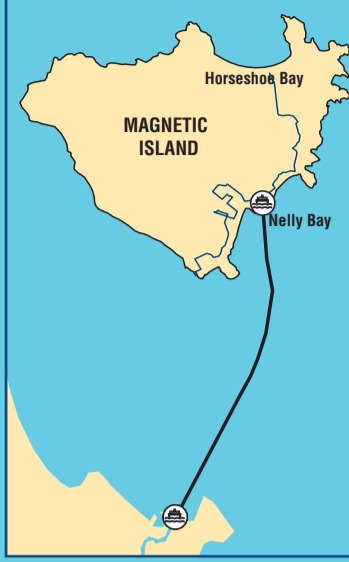

qconnect Townsville and Bushland Beach fare zones and bus network

Key

- Route 200 - City Centre, Stockland, Willows, Kelso
- Route 201 - City Centre, Stockland, Hospital/University
- Route 202 - City Centre, Stockland, Hospital/University via Gulliver
- Route 203 - City Centre, Castletown, Mater Hospital, Stockland, Willows
- Route 204 - City Centre, Castletown, Mt Louisa, Stockland
- Route 205 - City Centre, Garbutt, Castletown, Stockland
- Route 215 - City Centre, Garbutt, Castletown, Domain, Stockland
- Route 206 - City Centre, Pallarenda
- Route 207 - City Centre, Fairfield Waters, Stuart
- Route 208 - City Centre, Oonoonba, Annandale, Hospital/University, Stockland, Willows
- Route 209 - City Centre, Wulguru, Annandale, Hospital/University, Stockland
- Route 210 - Willows, Carlyle Gardens, Hospital (connects with Route 200)
- Redbus - City Loop (this is not a qconnect service)
- Redbus - Ferry Link (this is not a qconnect service)
- Magnetic Island Route
- Route travelled by bus services

Park Bus Service

- Route 33 - City Centre to Bushland Beach via Deeragun
- Route 33 - Express

Icons: Caravan park, Hospital, School, Shops, Terminus, University/TAFE

zone calculator

Origin zone	Destination zone										
	20	1	2	3	4	5	6	7	8	9	10
20	*	1	2	3	3	3	4	4	5	4	5
1	1	1	2	3	3	3	4	4	5	4	5
2	2	2	1	2	2	2	3	3	4	3	4
3	3	3	2	1	2	3	2	3	4	3	4
4	3	3	2	2	1	2	2	3	4	3	4
5	3	3	2	3	2	1	3	3	4	3	4
6	4	4	3	2	2	3	1	2	3	3	4
7	4	4	3	3	2	3	2	1	2	2	3
8	5	5	4	4	3	4	3	2	1	3	4
9	4	4	3	3	2	3	3	2	3	1	2
10	5	5	4	4	3	4	4	3	4	2	1

*special city fare applies to travel in central city area (zone 20)