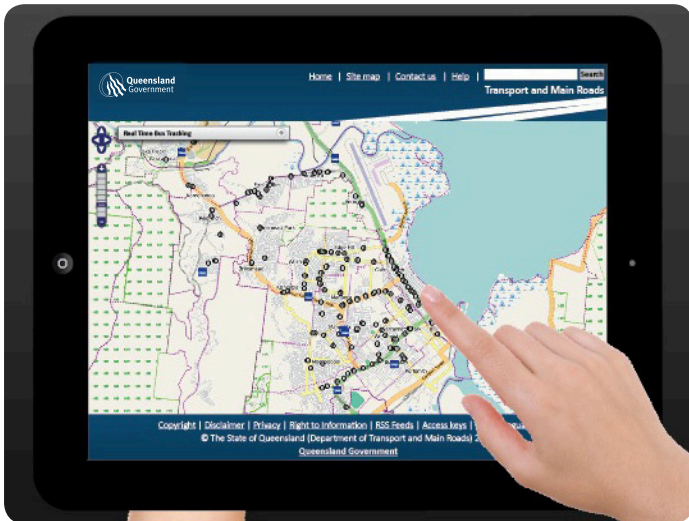

# Save time, track your bus online

## Locate your bus with a new online tracker and save time.

The Real Time Passenger Information System provides access to current bus times and routes in real time so you know exactly where your bus is before you leave home or while on the go.

Check out the new electronic bus stop displays at:

- Cairns Central Shopping Centre
- DFO Westcourt
- James Cook University
- Lake Street Transit Mall
- Smithfield Shopping Centre
- Stockland Earville.

## Tell us what you think

Visit [www.qconnect.qld.gov.au](http://www.qconnect.qld.gov.au) and provide feedback about the Real Time Passenger Information System. Your feedback will help improve bus routes and services across the qconnect network in Cairns and throughout regional Queensland.