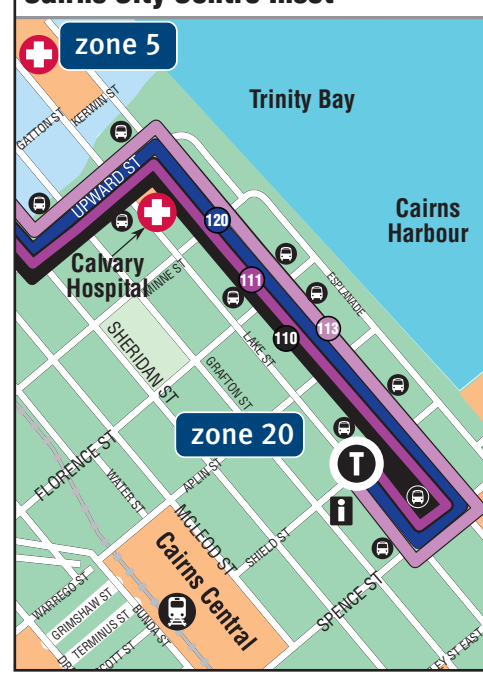

**Sunday Route 112 Yorkeys Knob to Smithfield Shopping Centre**

major stops	am					pm								
Yorkeys Knob - Varley Street - n225*	7.24	9.24	11.24	1.24	3.24	5.24	7.24	9.24						
Sims Esp - n36*	7.27	9.27	11.27	1.27	3.27	5.27	7.27	9.27						
Wattle St - n222*	7.28	9.28	11.28	1.28	3.28	5.28	7.28	9.28						
Yorkeys Knob - Varley Street - n224*	7.30	9.30	11.30	1.30	3.30	5.30	7.30	9.30						
James Cook University	7.38	9.38	11.38	1.38	3.38	5.38	7.38	9.38						
Smithfield Shopping Centre	7.46	9.46	11.46	1.46	3.46	5.46	7.46	9.46						

**NOTE:**

  = **112** connects with routes **110** and **111** from James Cook University to Cairns City. Services depart every 15 minutes Mon-Fri and every 30 minutes Sat and Sun.

  = **112** connects with route **120** to Holloways Beach/Machans Beach.

N = Night services.

Z = Demand responsive service. Set down as required at any bus stop on either route **113/120**.

\* = Bus stop number.

**Cairns City Centre Inset**

		Destination zone				
		3	4	5	20	
Origin zone	3	1	2	3	4	
	4	2	1	2	3	
	5	3	2	1	2	
	20	4	3	2	1	

Use our Google Maps™ Journey Planner to plan your journey, visit [sunbus.com.au](http://sunbus.com.au) also available on your mobile

**Monday to Friday Route 113 Sunbus Depot to City Mall**

major stops	am		
Sunbus Depot	6.15	6.45	7.45
Varley Street - n225*	6.20	6.50	7.50
Sims Esp - n36*	6.23	6.53	7.53
Wattle St - n222*	6.25	6.55	7.55
Yorkeys Knob - Varley Street - n224*	6.27	6.57	7.57
Sheridan St - c204*	6.35	7.05	8.05
Upward St - c240*	6.41	7.11	8.11
Cairns City Mall	6.48	7.18	8.18