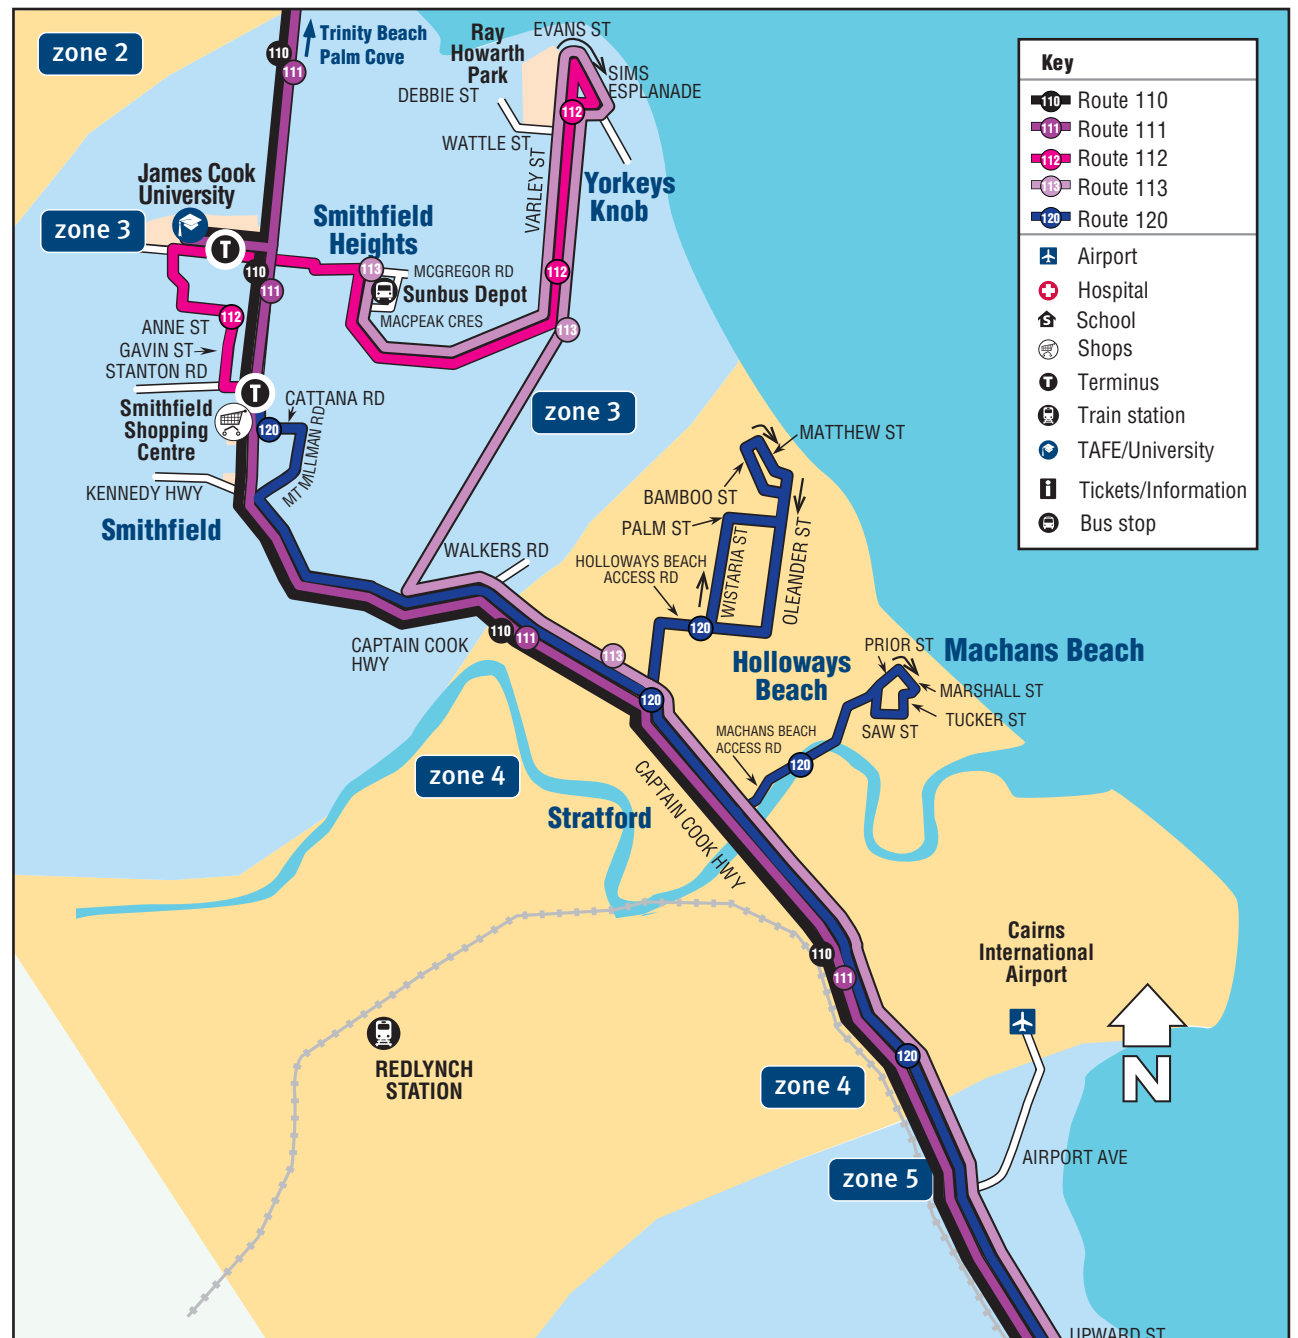

Sunday Route 120 Cairns City Mall to Smithfield Shopping Centre

major stops	am		pm					
Cairns City Mall	8.20	10.20	12.20	2.20	4.20	6.20	8.20	10.20
Upward St - c15*	8.25	10.25	12.25	2.25	4.25	6.25	8.25	10.25
Sheridan St - c10*	8.32	10.32	12.32	2.32	4.32	6.32	8.32	10.32
Machans Beach - Prior St - n231*	8.42	10.42	12.42	2.42	4.42	6.42	8.42	10.42
Holloways Beach - Oleander St - n40*	8.51	10.51	12.51	2.51	4.51	6.51	8.51	10.51
Oleander St - n230*	8.55	10.55	12.55	2.55	4.55	6.55	8.55	10.55
Smithfield Shopping Centre	9.07	11.07	1.07	3.07	5.07	7.07	9.07	11.07

Sunday Route 120 Smithfield Shopping Centre to Cairns City Mall

major stops	am		pm					
Smithfield Shopping Centre	7.50	9.50	11.50	1.50	3.50	5.50	7.50	9.50
Holloways Beach - Oleander St - n40*	8.02	10.02	12.02	2.02	4.02	6.02	8.02	10.02
Oleander St - n230*	8.06	10.06	12.06	2.06	4.06	6.06	8.06	10.06
Machans Beach - Prior St - n231*	8.14	10.14	12.14	2.14	4.14	6.14	8.14	10.14
Sheridan St - c204*	8.25	10.25	12.25	2.25	4.25	6.25	8.25	10.25
Upward St - c240*	8.31	10.31	12.31	2.31	4.31	6.31	8.31	10.31
Cairns City Mall	8.37	10.37	12.37	2.37	4.37	6.37	8.37	10.37